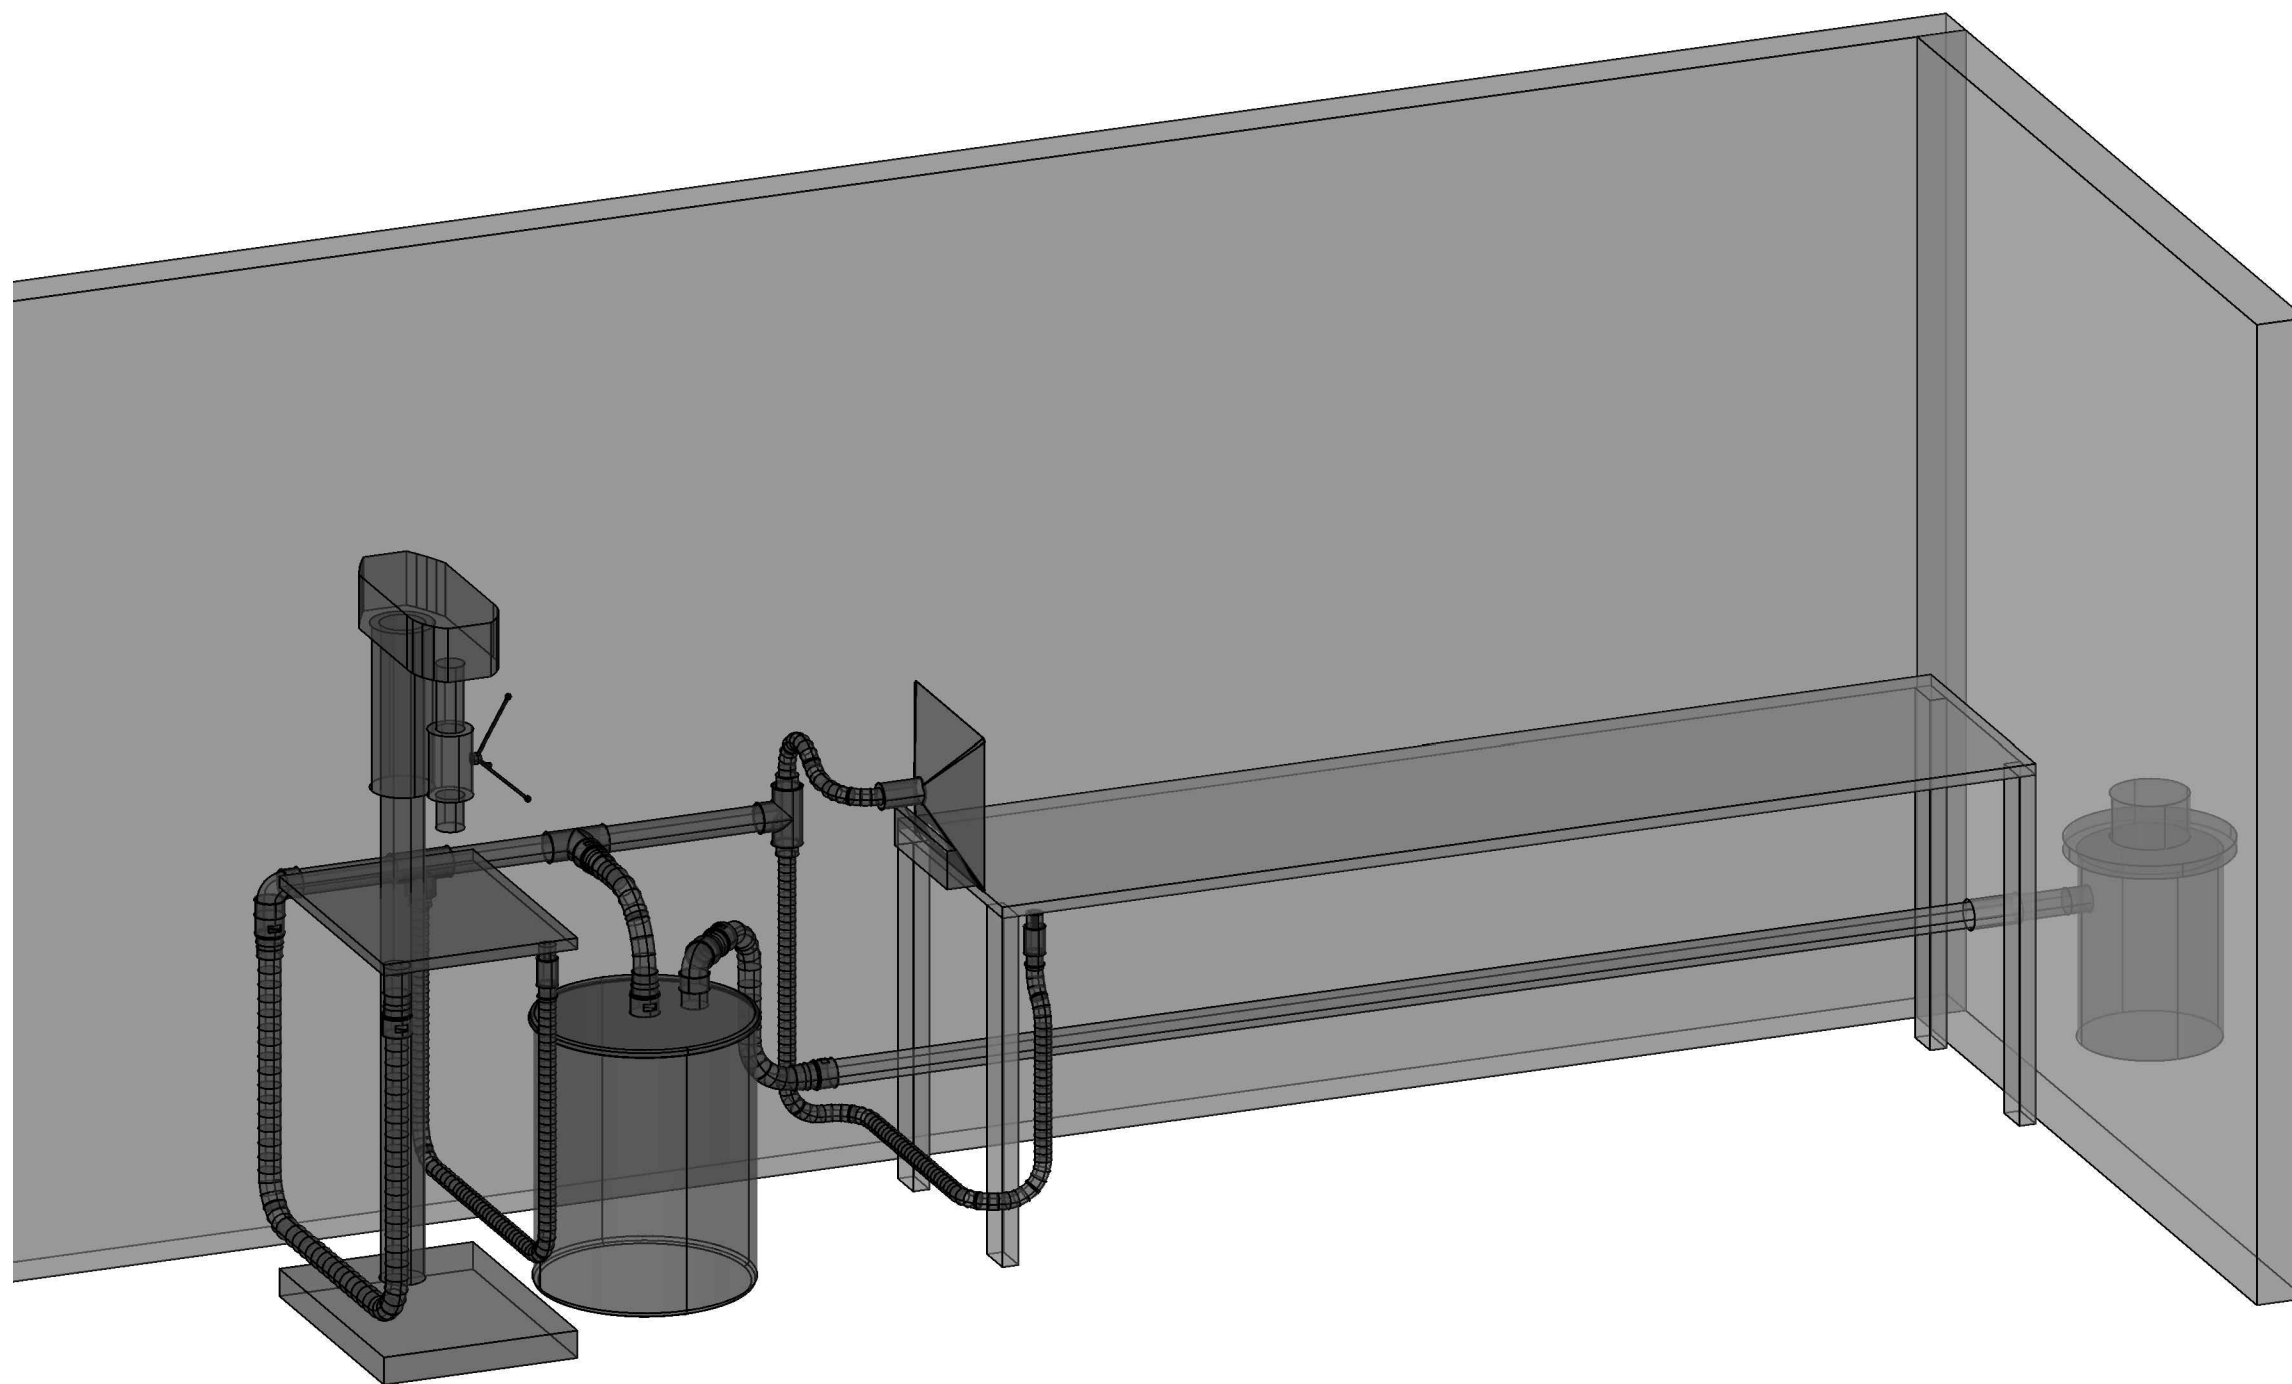

EXAMPLE 4

FITTING LIST	
QTY	DESCRIPTION
5	'A' & 'B' 2-1/2" LINE CONNECTOR
7	'C' CROSSOVER FITTING
4	'D' 1-1/2" HOSE CONNECTION
2	'E' 1-1/2" HOSE CONNECTION
1	'G' 2-1/2" HOSE SEAL OFF
2	'H' 1-1/2" HOSE SEAL OFF
3	2" PVC TEE
3	2" 90° ELBOW

EXAMPLE 5

FITTING LIST	
QTY	DESCRIPTION
6	'A' & 'B' 2-1/2" LINE CONNECTOR
9	'C' CROSSOVER FITTING
4	'D' 1-1/2" HOSE CONNECTION
2	'E' 1-1/2" HOSE CONNECTION
1	'G' 2-1/2" HOSE SEAL OFF
2	'H' 1-1/2" HOSE SEAL OFF
3	2" PVC TEE
2	2" 90° ELBOW
2	2" COUPLINGS