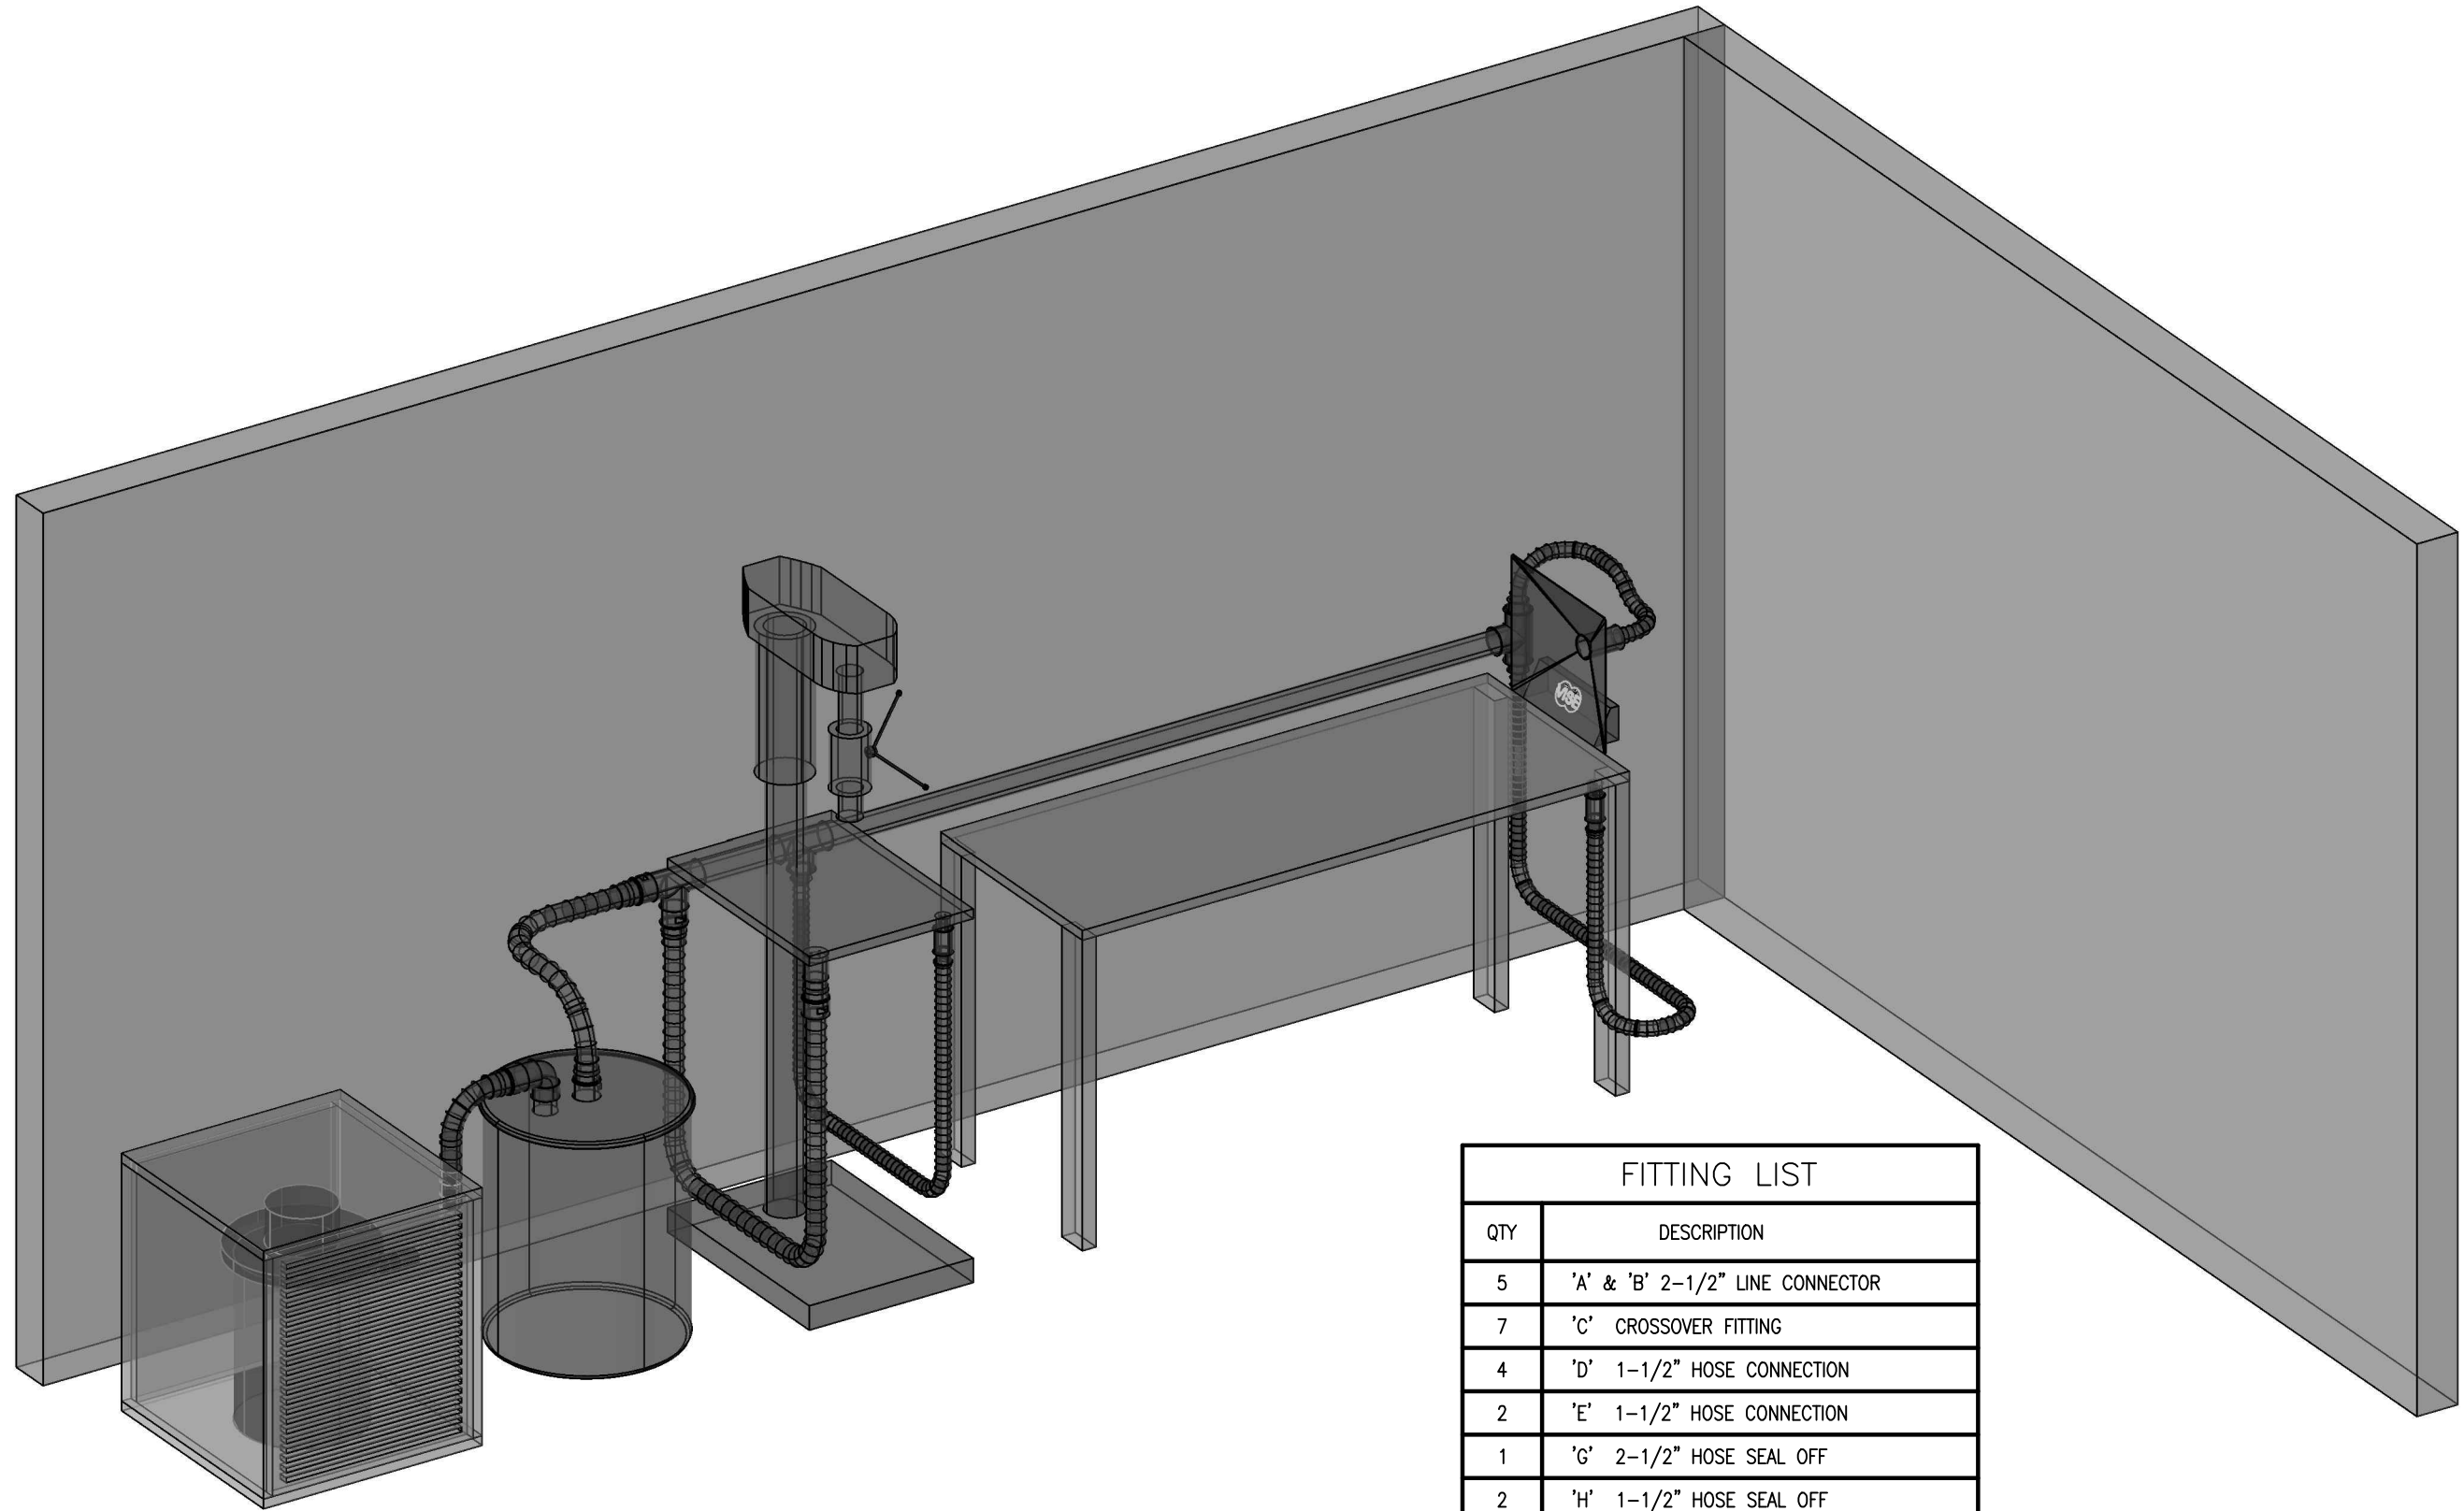

EXAMPLE 11

FITTING LIST	
QTY	DESCRIPTION
5	'A' & 'B' 2-1/2" LINE CONNECTOR
7	'C' CROSSOVER FITTING
4	'D' 1-1/2" HOSE CONNECTION
2	'E' 1-1/2" HOSE CONNECTION
1	'G' 2-1/2" HOSE SEAL OFF
2	'H' 1-1/2" HOSE SEAL OFF
3	2" PVC TEE
1	2" 90° ELBOW