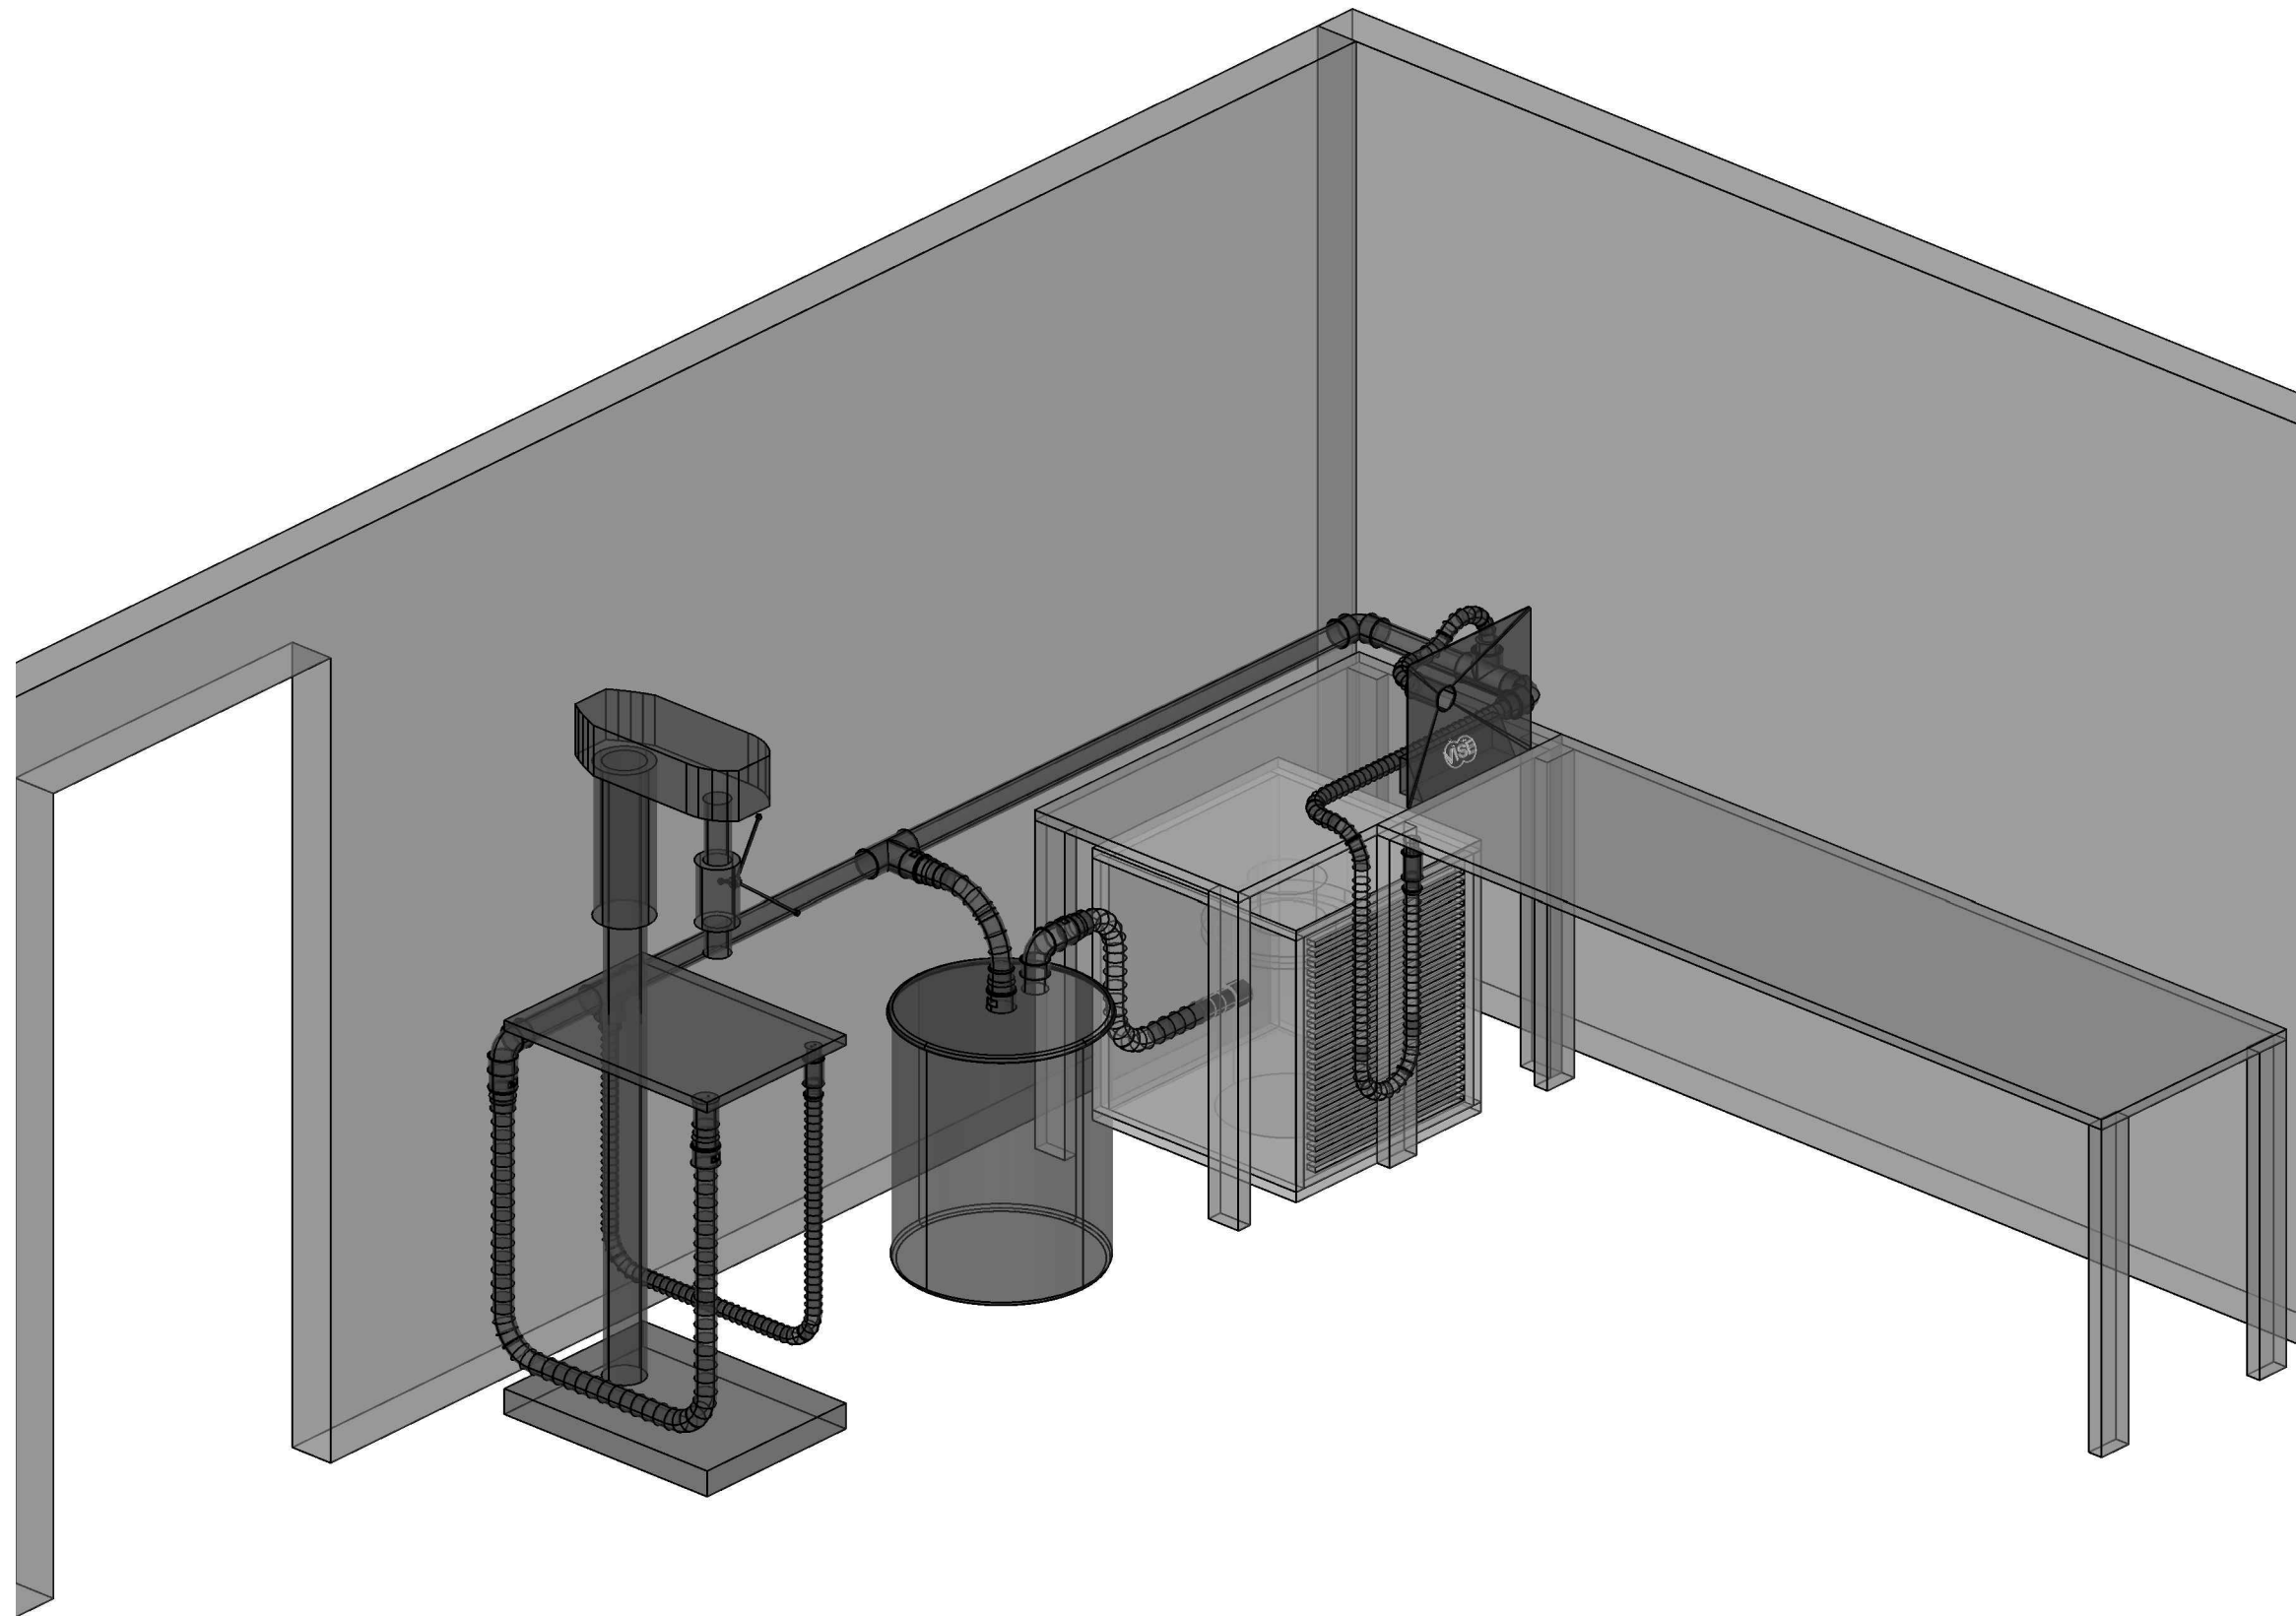

EXAMPLE 5

FITTING LIST	
QTY	DESCRIPTION
6	'A' & 'B' 2-1/2" LINE CONNECTOR
9	'C' CROSSOVER FITTING
4	'D' 1-1/2" HOSE CONNECTION
2	'E' 1-1/2" HOSE CONNECTION
1	'G' 2-1/2" HOSE SEAL OFF
2	'H' 1-1/2" HOSE SEAL OFF
3	2" PVC TEE
2	2" 90° ELBOW
2	2" COUPLINGS

EXAMPLE 6

FITTING LIST	
QTY	DESCRIPTION
5	'A' & 'B' 2-1/2" LINE CONNECTOR
7	'C' CROSSOVER FITTING
4	'D' 1-1/2" HOSE CONNECTION
2	'E' 1-1/2" HOSE CONNECTION
1	'G' 2-1/2" HOSE SEAL OFF
2	'H' 1-1/2" HOSE SEAL OFF
3	2" PVC TEE
3	2" 90° ELBOW