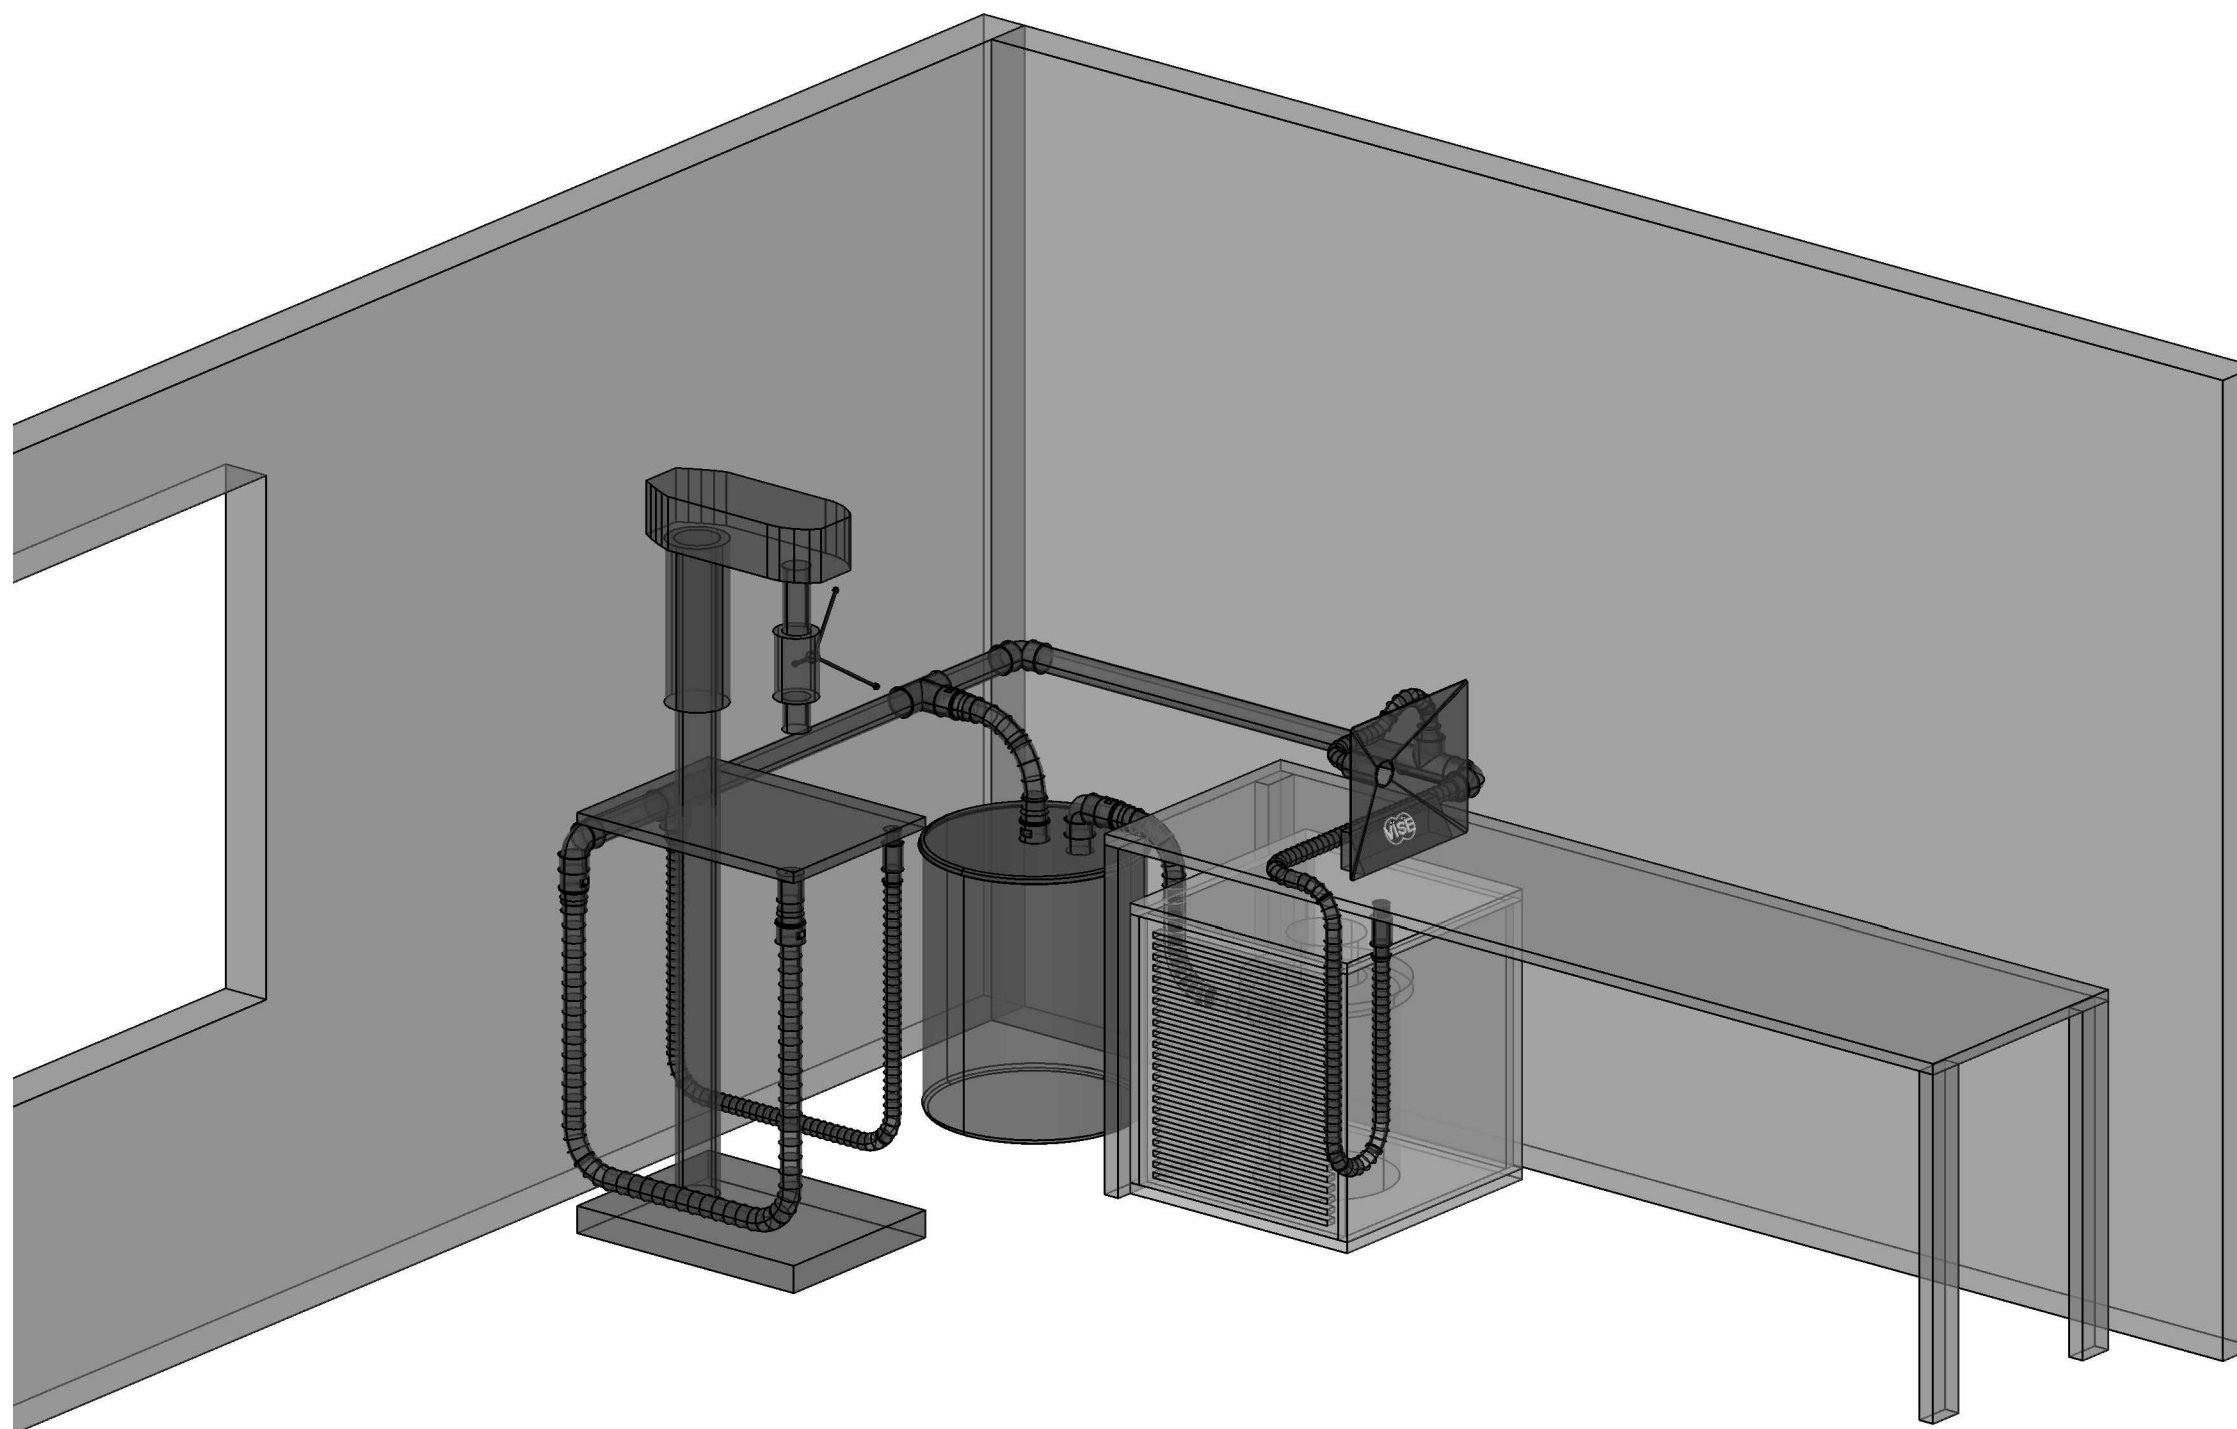

EXAMPLE 3

FITTING LIST	
QTY	DESCRIPTION
5	'A' & 'B' 2-1/2" LINE CONNECTOR
7	'C' CROSSOVER FITTING
4	'D' 1-1/2" HOSE CONNECTION
2	'E' 1-1/2" HOSE CONNECTION
1	'G' 2-1/2" HOSE SEAL OFF
2	'H' 1-1/2" HOSE SEAL OFF
3	2" PVC TEE
5	2" 90° ELBOW

EXAMPLE 4

FITTING LIST	
QTY	DESCRIPTION
5	'A' & 'B' 2-1/2" LINE CONNECTOR
7	'C' CROSSOVER FITTING
4	'D' 1-1/2" HOSE CONNECTION
2	'E' 1-1/2" HOSE CONNECTION
1	'G' 2-1/2" HOSE SEAL OFF
2	'H' 1-1/2" HOSE SEAL OFF
3	2" PVC TEE
3	2" 90° ELBOW