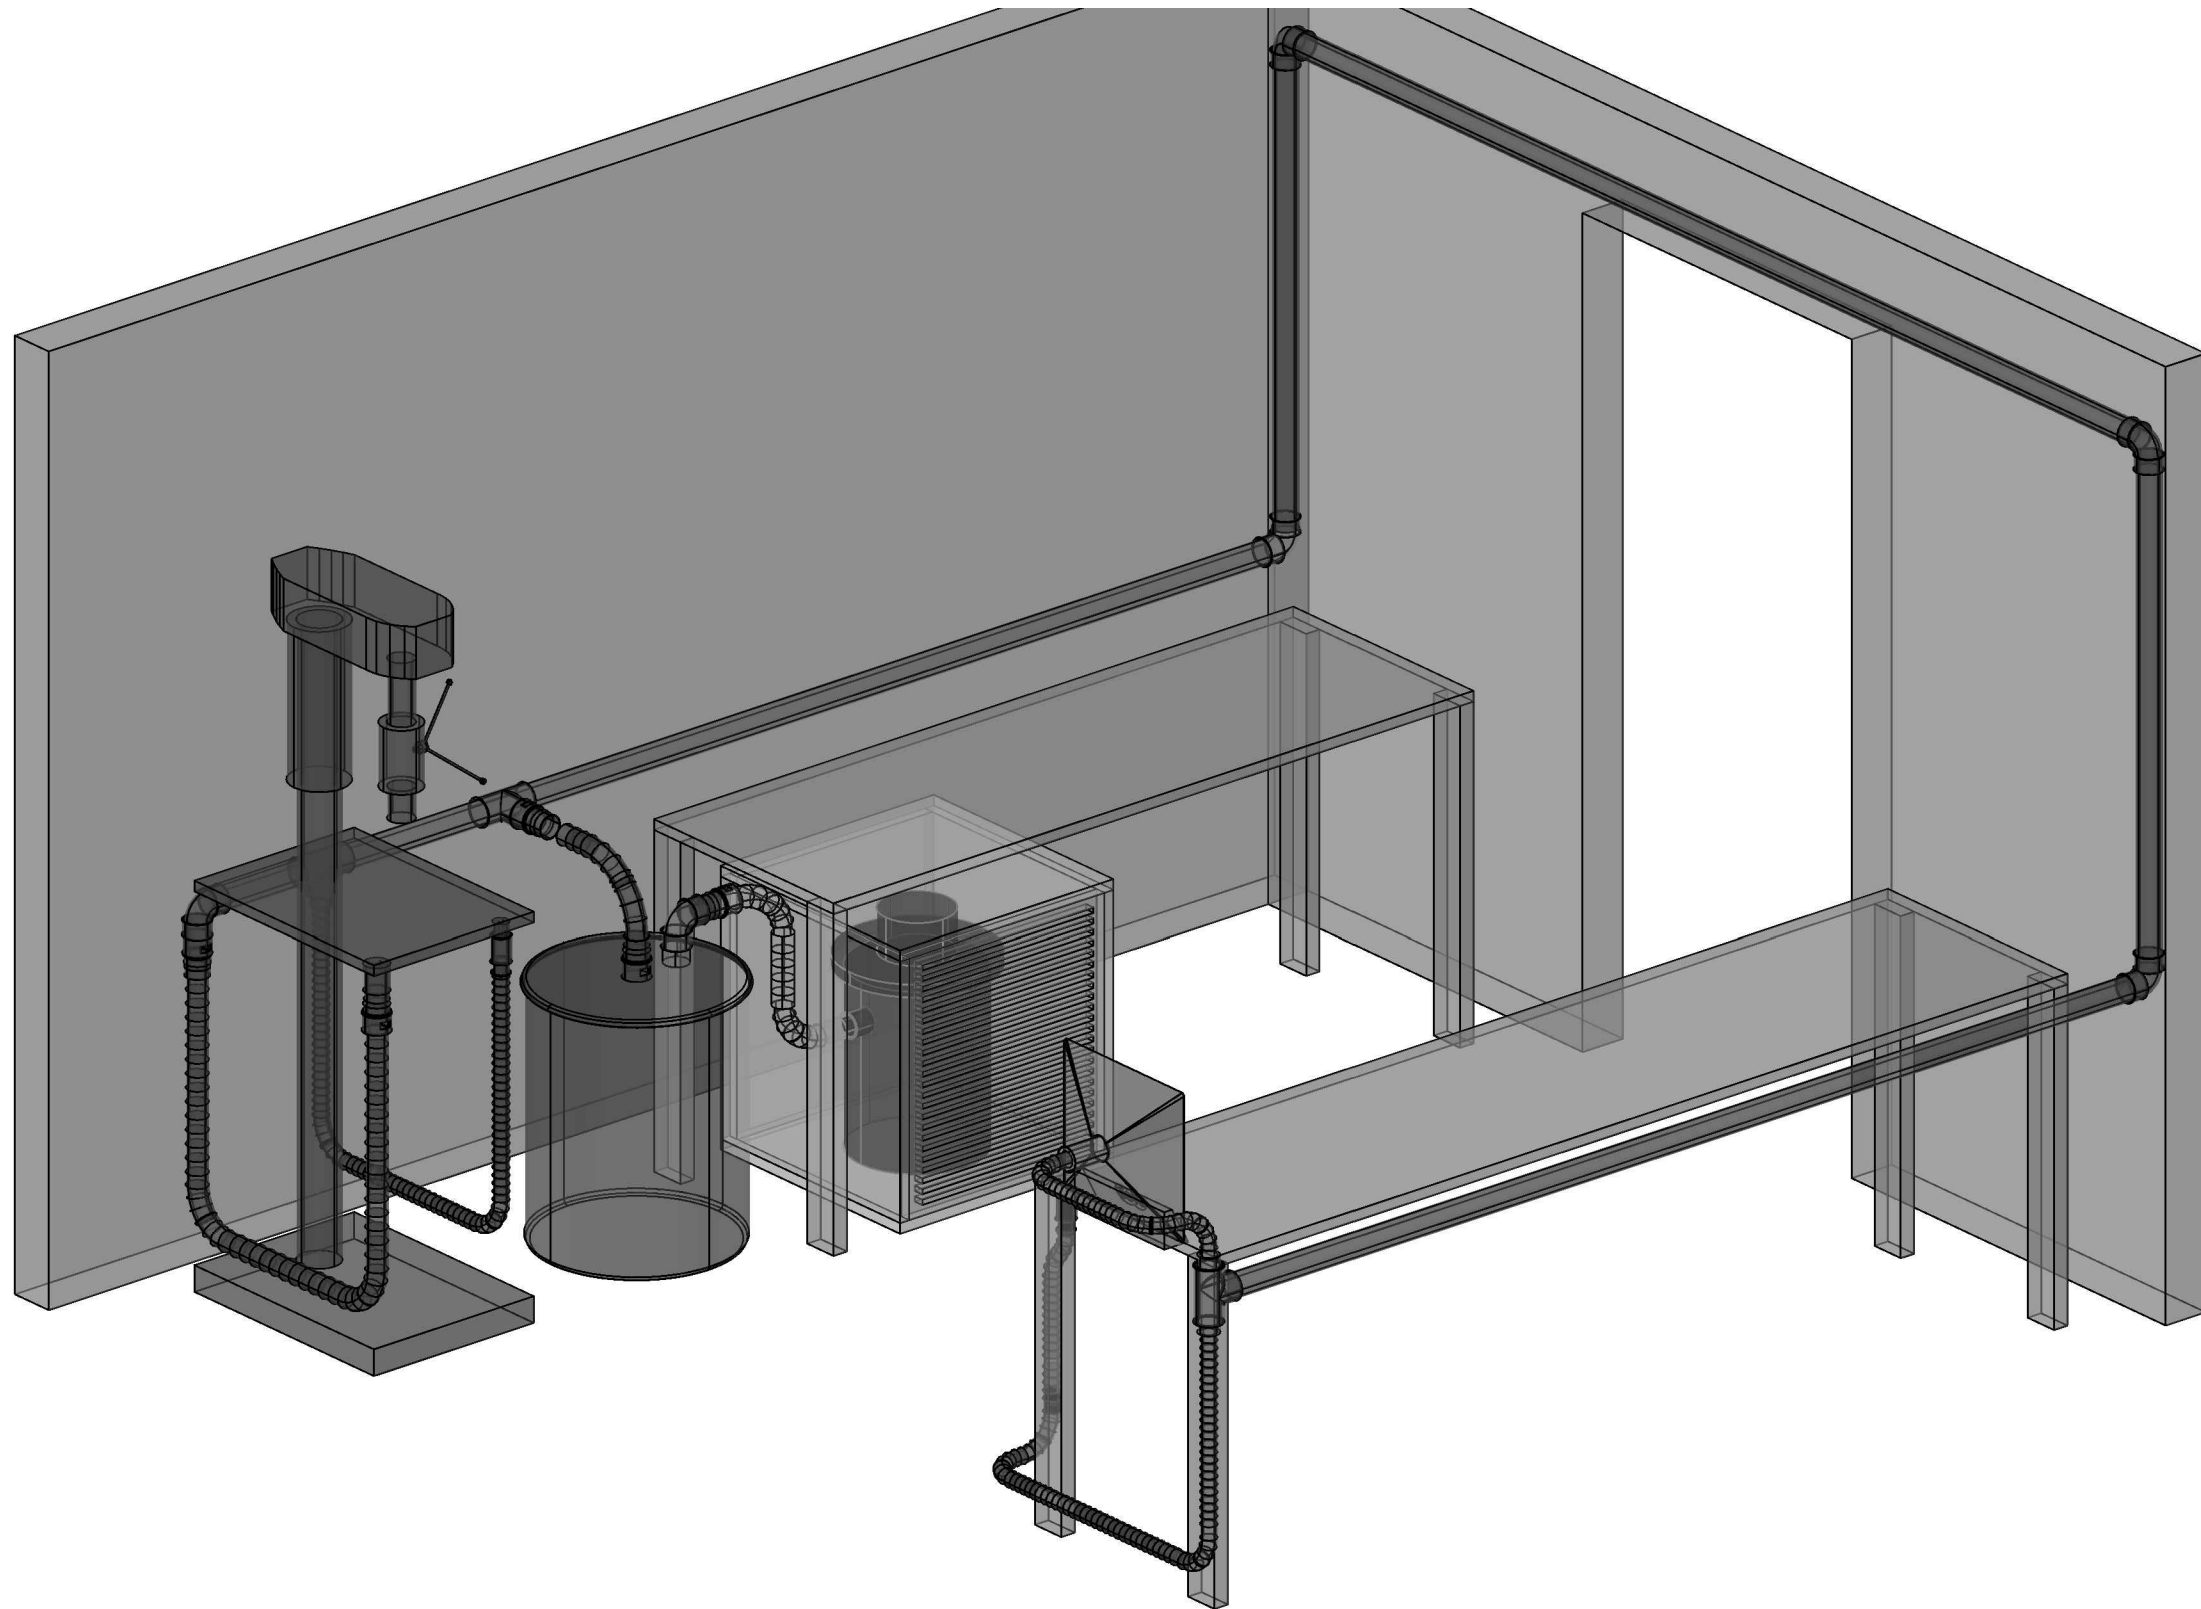

EXAMPLE 7

FITTING LIST	
QTY	DESCRIPTION
5	'A' & 'B' 2-1/2" LINE CONNECTOR
7	'C' CROSSOVER FITTING
4	'D' 1-1/2" HOSE CONNECTION
2	'E' 1-1/2" HOSE CONNECTION
1	'G' 2-1/2" HOSE SEAL OFF
2	'H' 1-1/2" HOSE SEAL OFF
3	2" PVC TEE
5	2" 90° ELBOW

EXAMPLE 8

FITTING LIST	
QTY	DESCRIPTION
5	'A' & 'B' 2-1/2" LINE CONNECTOR
7	'C' CROSSOVER FITTING
4	'D' 1-1/2" HOSE CONNECTION
2	'E' 1-1/2" HOSE CONNECTION
1	'G' 2-1/2" HOSE SEAL OFF
2	'H' 1-1/2" HOSE SEAL OFF
3	2" PVC TEE
6	2" 90° ELBOW