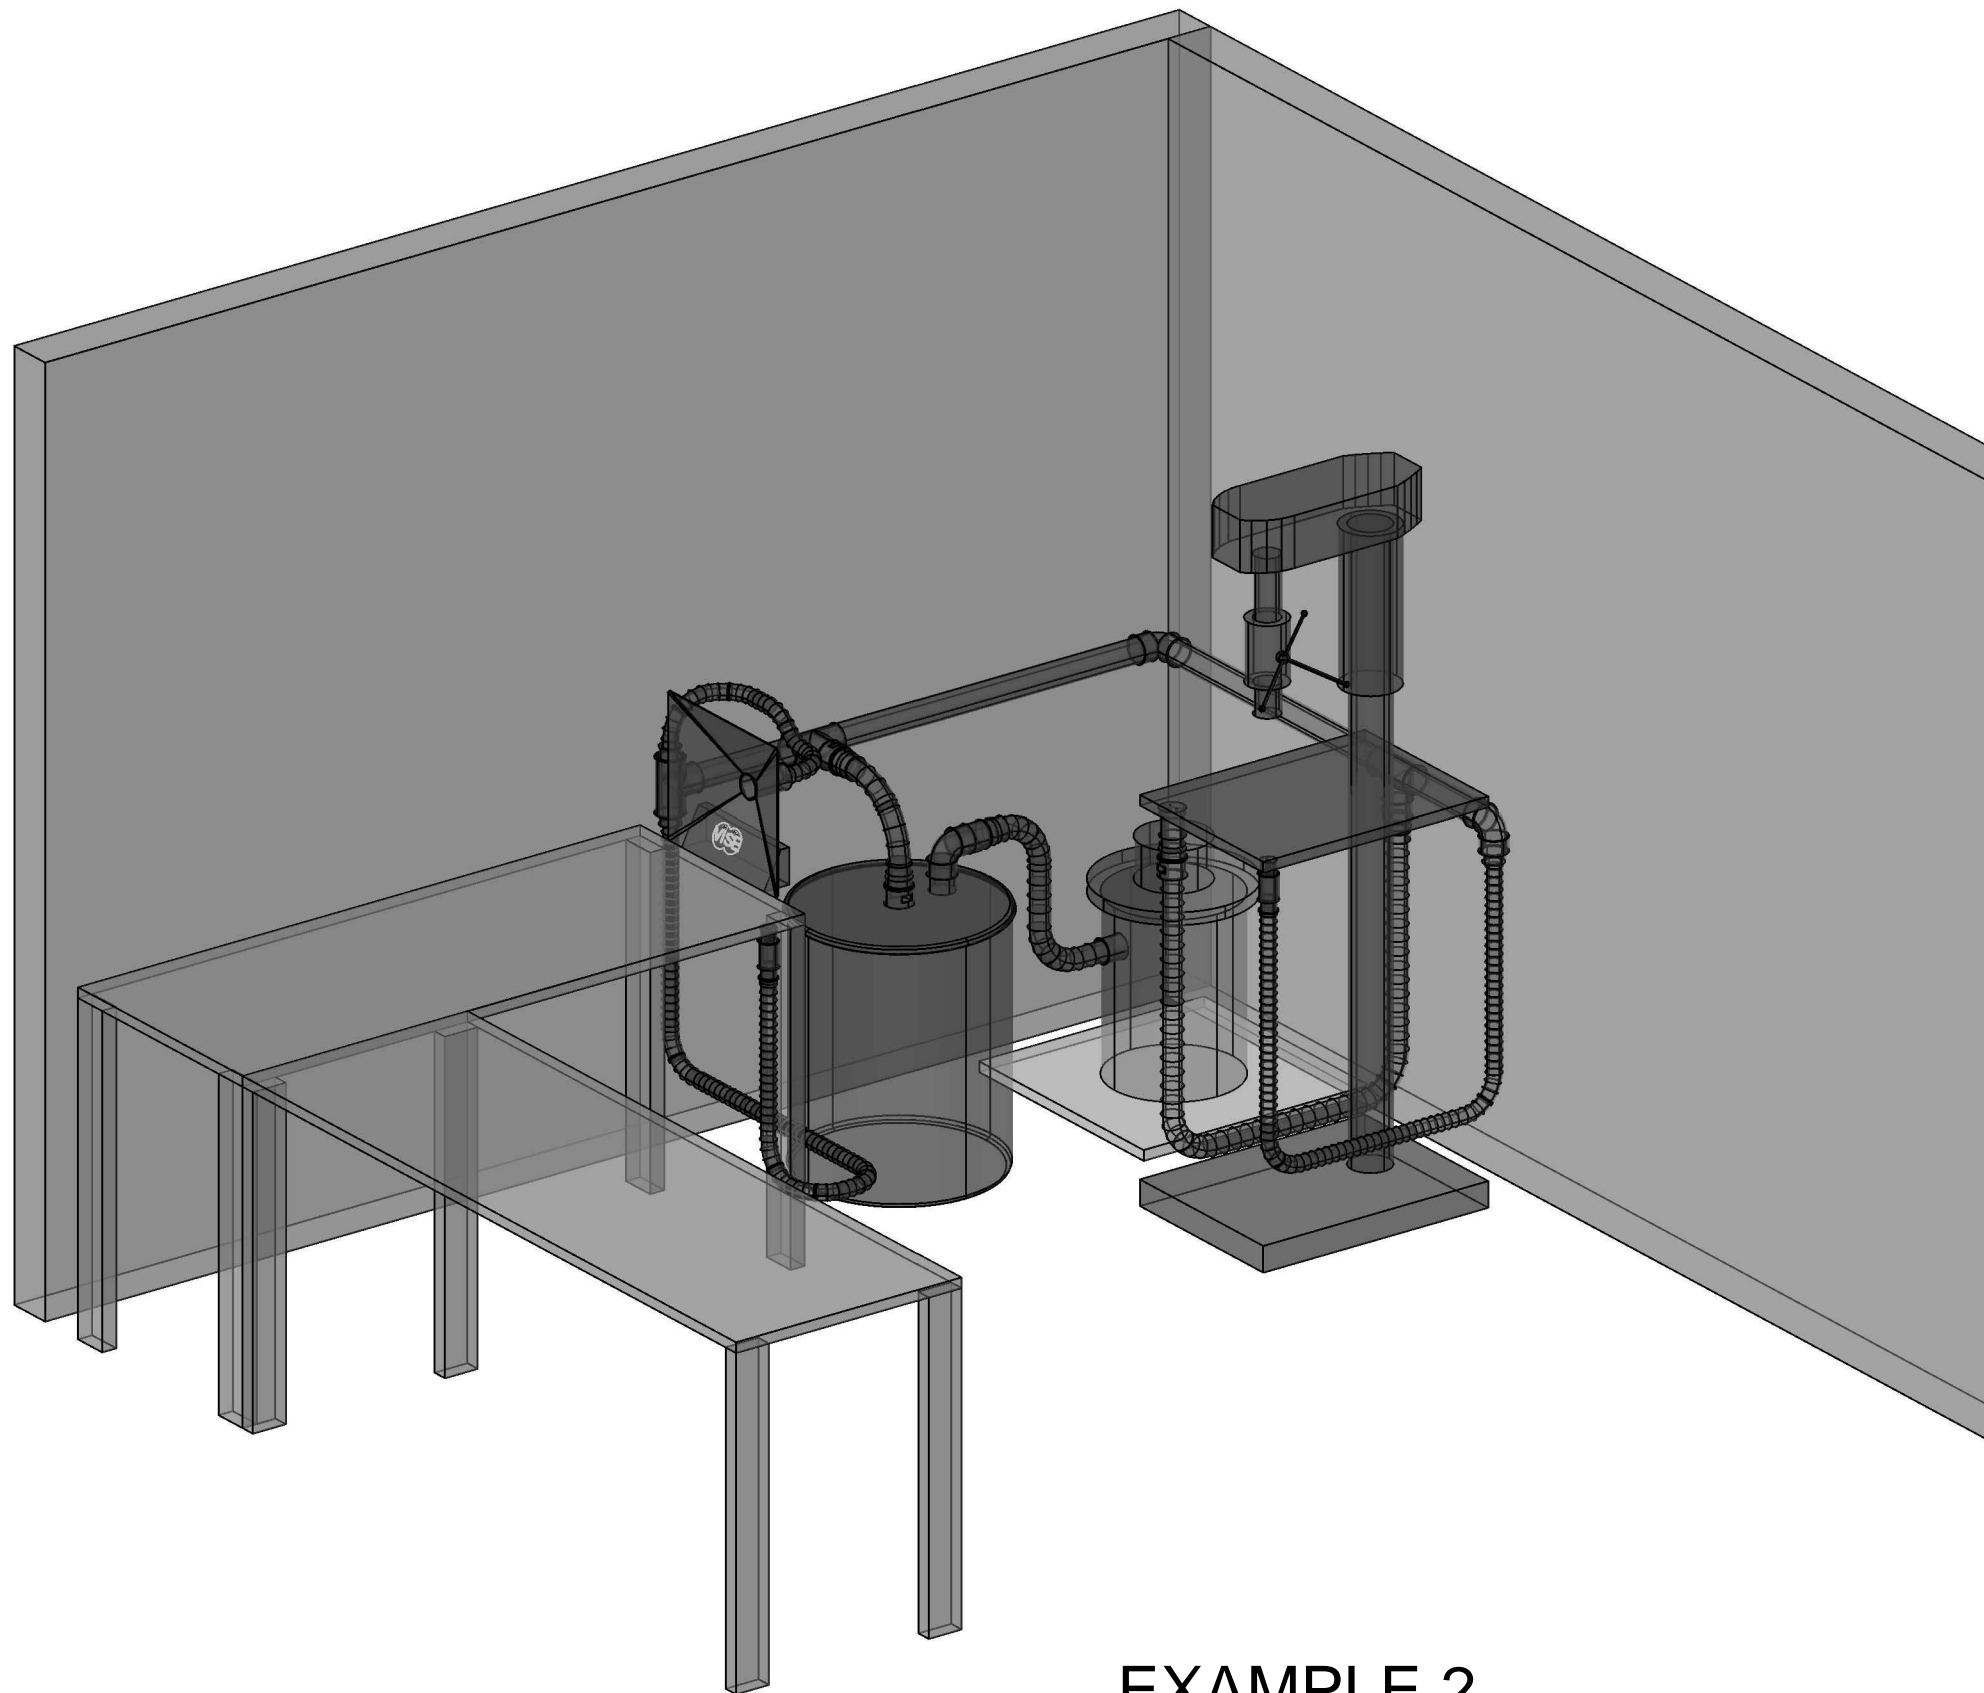

FITTING LIST	
QTY	DESCRIPTION
5	'A' & 'B' 2-1/2" LINE CONNECTOR
7	'C' CROSSOVER FITTING
3	'D' 1-1/2" HOSE CONNECTION
1	'E' 1-1/2" HOSE CONNECTION
1	'G' 2-1/2" HOSE SEAL OFF
1	'H' 1-1/2" HOSE SEAL OFF
2	2" PVC TEE
1	2" 90° ELBOW

EXAMPLE 1

EXAMPLE 2

FITTING LIST	
QTY	DESCRIPTION
5	'A' & 'B' 2-1/2" LINE CONNECTOR
7	'C' CROSSOVER FITTING
4	'D' 1-1/2" HOSE CONNECTION
2	'E' 1-1/2" HOSE CONNECTION
1	'G' 2-1/2" HOSE SEAL OFF
2	'H' 1-1/2" HOSE SEAL OFF
3	2" PVC TEE
3	2" 90° ELBOW

FITTING LIST	
QTY	DESCRIPTION
5	'A' & 'B' 2-1/2" LINE CONNECTOR
8	'C' CROSSOVER FITTING
4	'D' 1-1/2" HOSE CONNECTION
2	'E' 1-1/2" HOSE CONNECTION
1	'G' 2-1/2" HOSE SEAL OFF
2	'H' 1-1/2" HOSE SEAL OFF
3	2" PVC TEE
1	2" 90° ELBOW