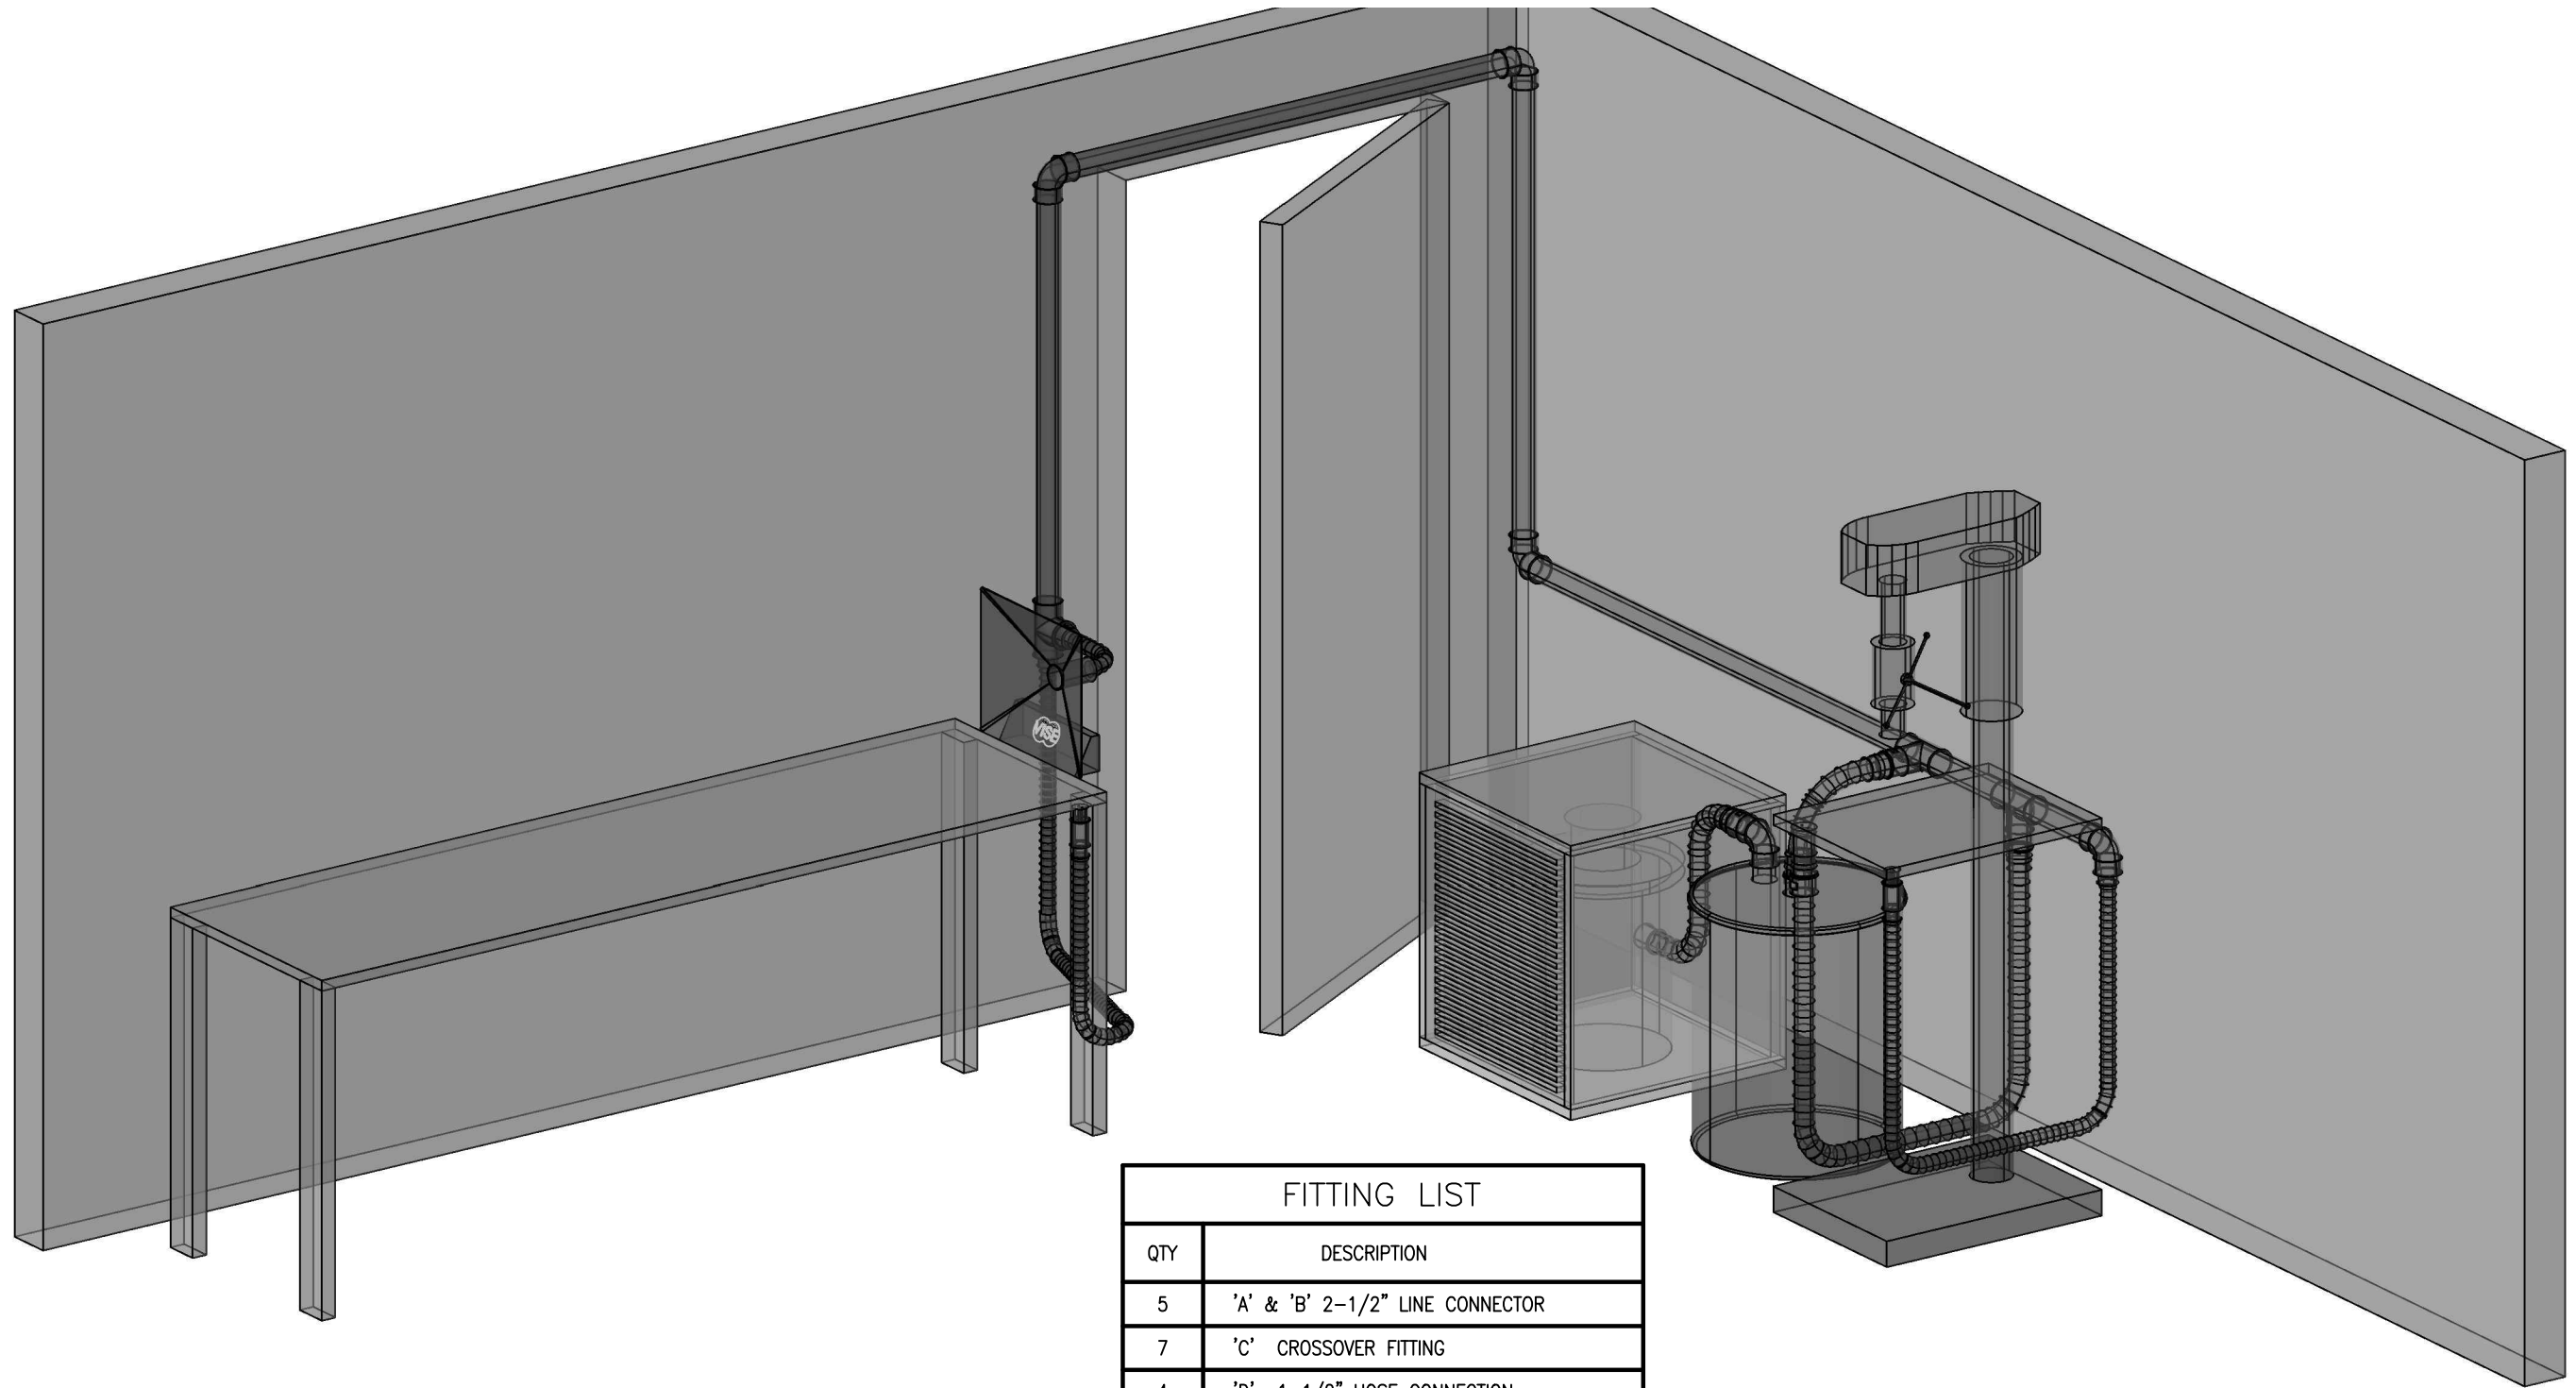

EXAMPLE 3

FITTING LIST	
QTY	DESCRIPTION
5	'A' & 'B' 2-1/2" LINE CONNECTOR
7	'C' CROSSOVER FITTING
4	'D' 1-1/2" HOSE CONNECTION
2	'E' 1-1/2" HOSE CONNECTION
1	'G' 2-1/2" HOSE SEAL OFF
2	'H' 1-1/2" HOSE SEAL OFF
3	2" PVC TEE
5	2" 90° ELBOW