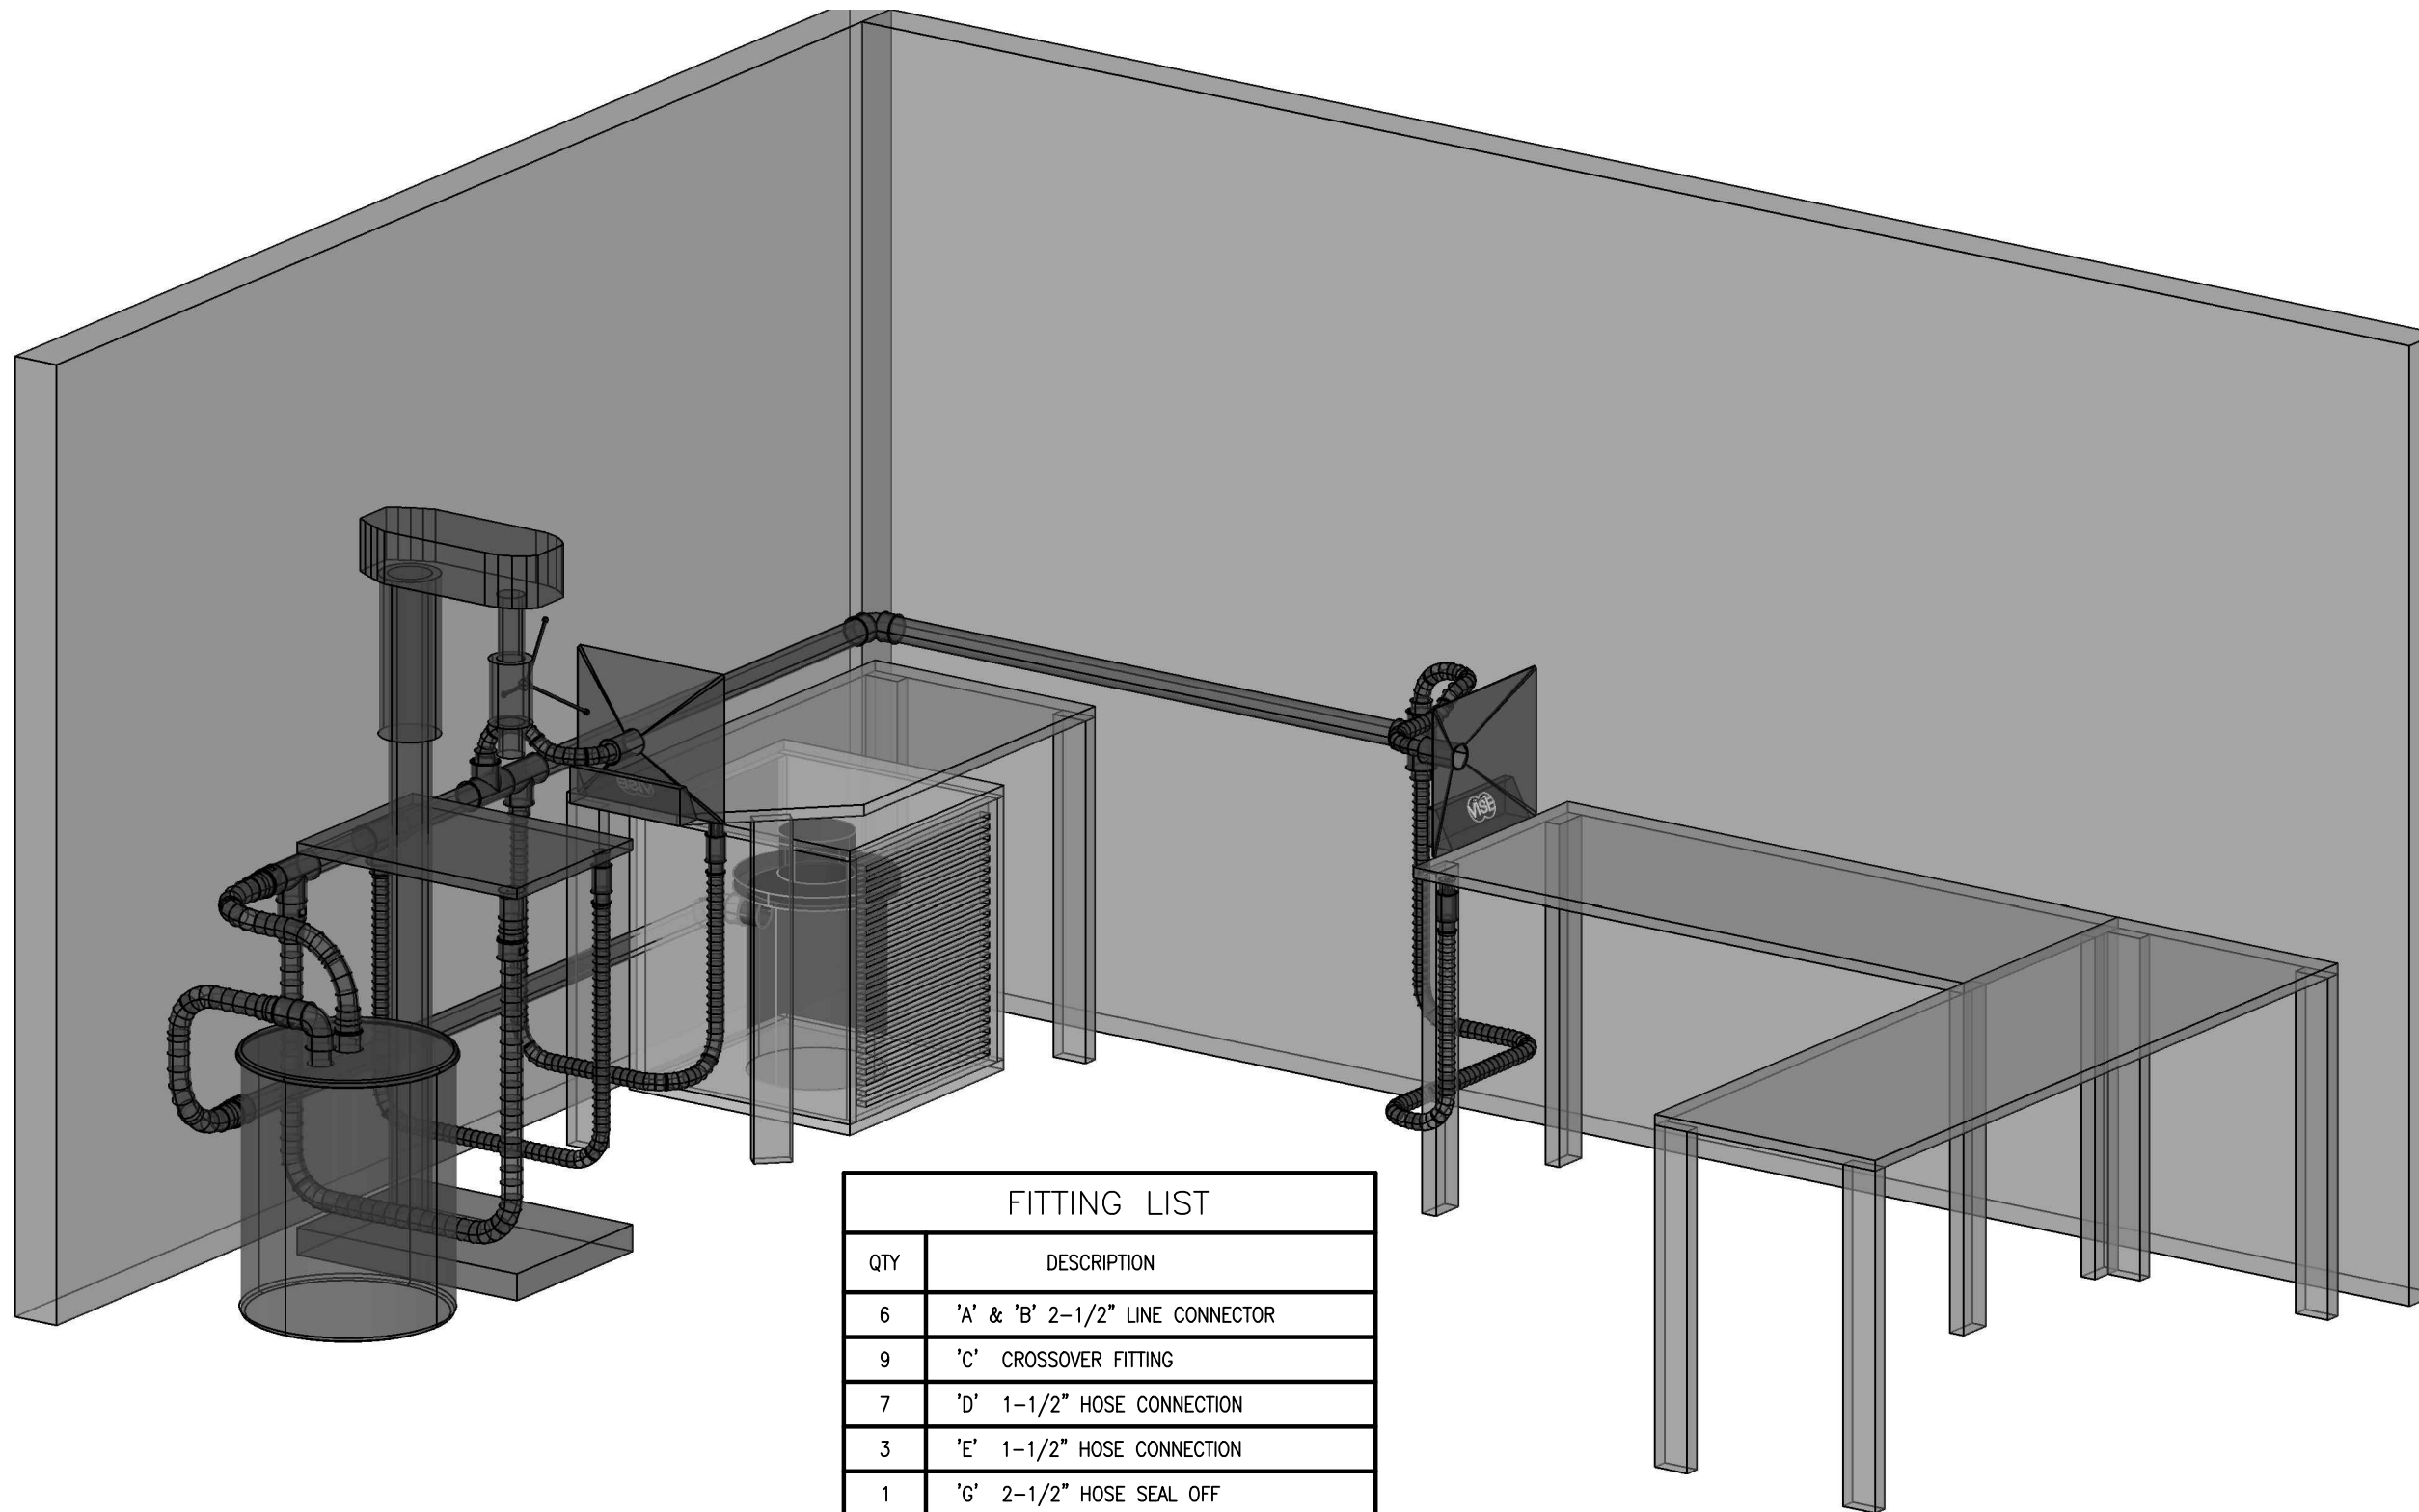

EXAMPLE 11

FITTING LIST	
QTY	DESCRIPTION
5	'A' & 'B' 2-1/2" LINE CONNECTOR
7	'C' CROSSOVER FITTING
4	'D' 1-1/2" HOSE CONNECTION
2	'E' 1-1/2" HOSE CONNECTION
1	'G' 2-1/2" HOSE SEAL OFF
2	'H' 1-1/2" HOSE SEAL OFF
3	2" PVC TEE
1	2" 90° ELBOW

EXAMPLE 12

FITTING LIST	
QTY	DESCRIPTION
6	'A' & 'B' 2-1/2" LINE CONNECTOR
9	'C' CROSSOVER FITTING
7	'D' 1-1/2" HOSE CONNECTION
3	'E' 1-1/2" HOSE CONNECTION
1	'G' 2-1/2" HOSE SEAL OFF
3	'H' 1-1/2" HOSE SEAL OFF
5	2" PVC TEE
2	2" 90° ELBOW