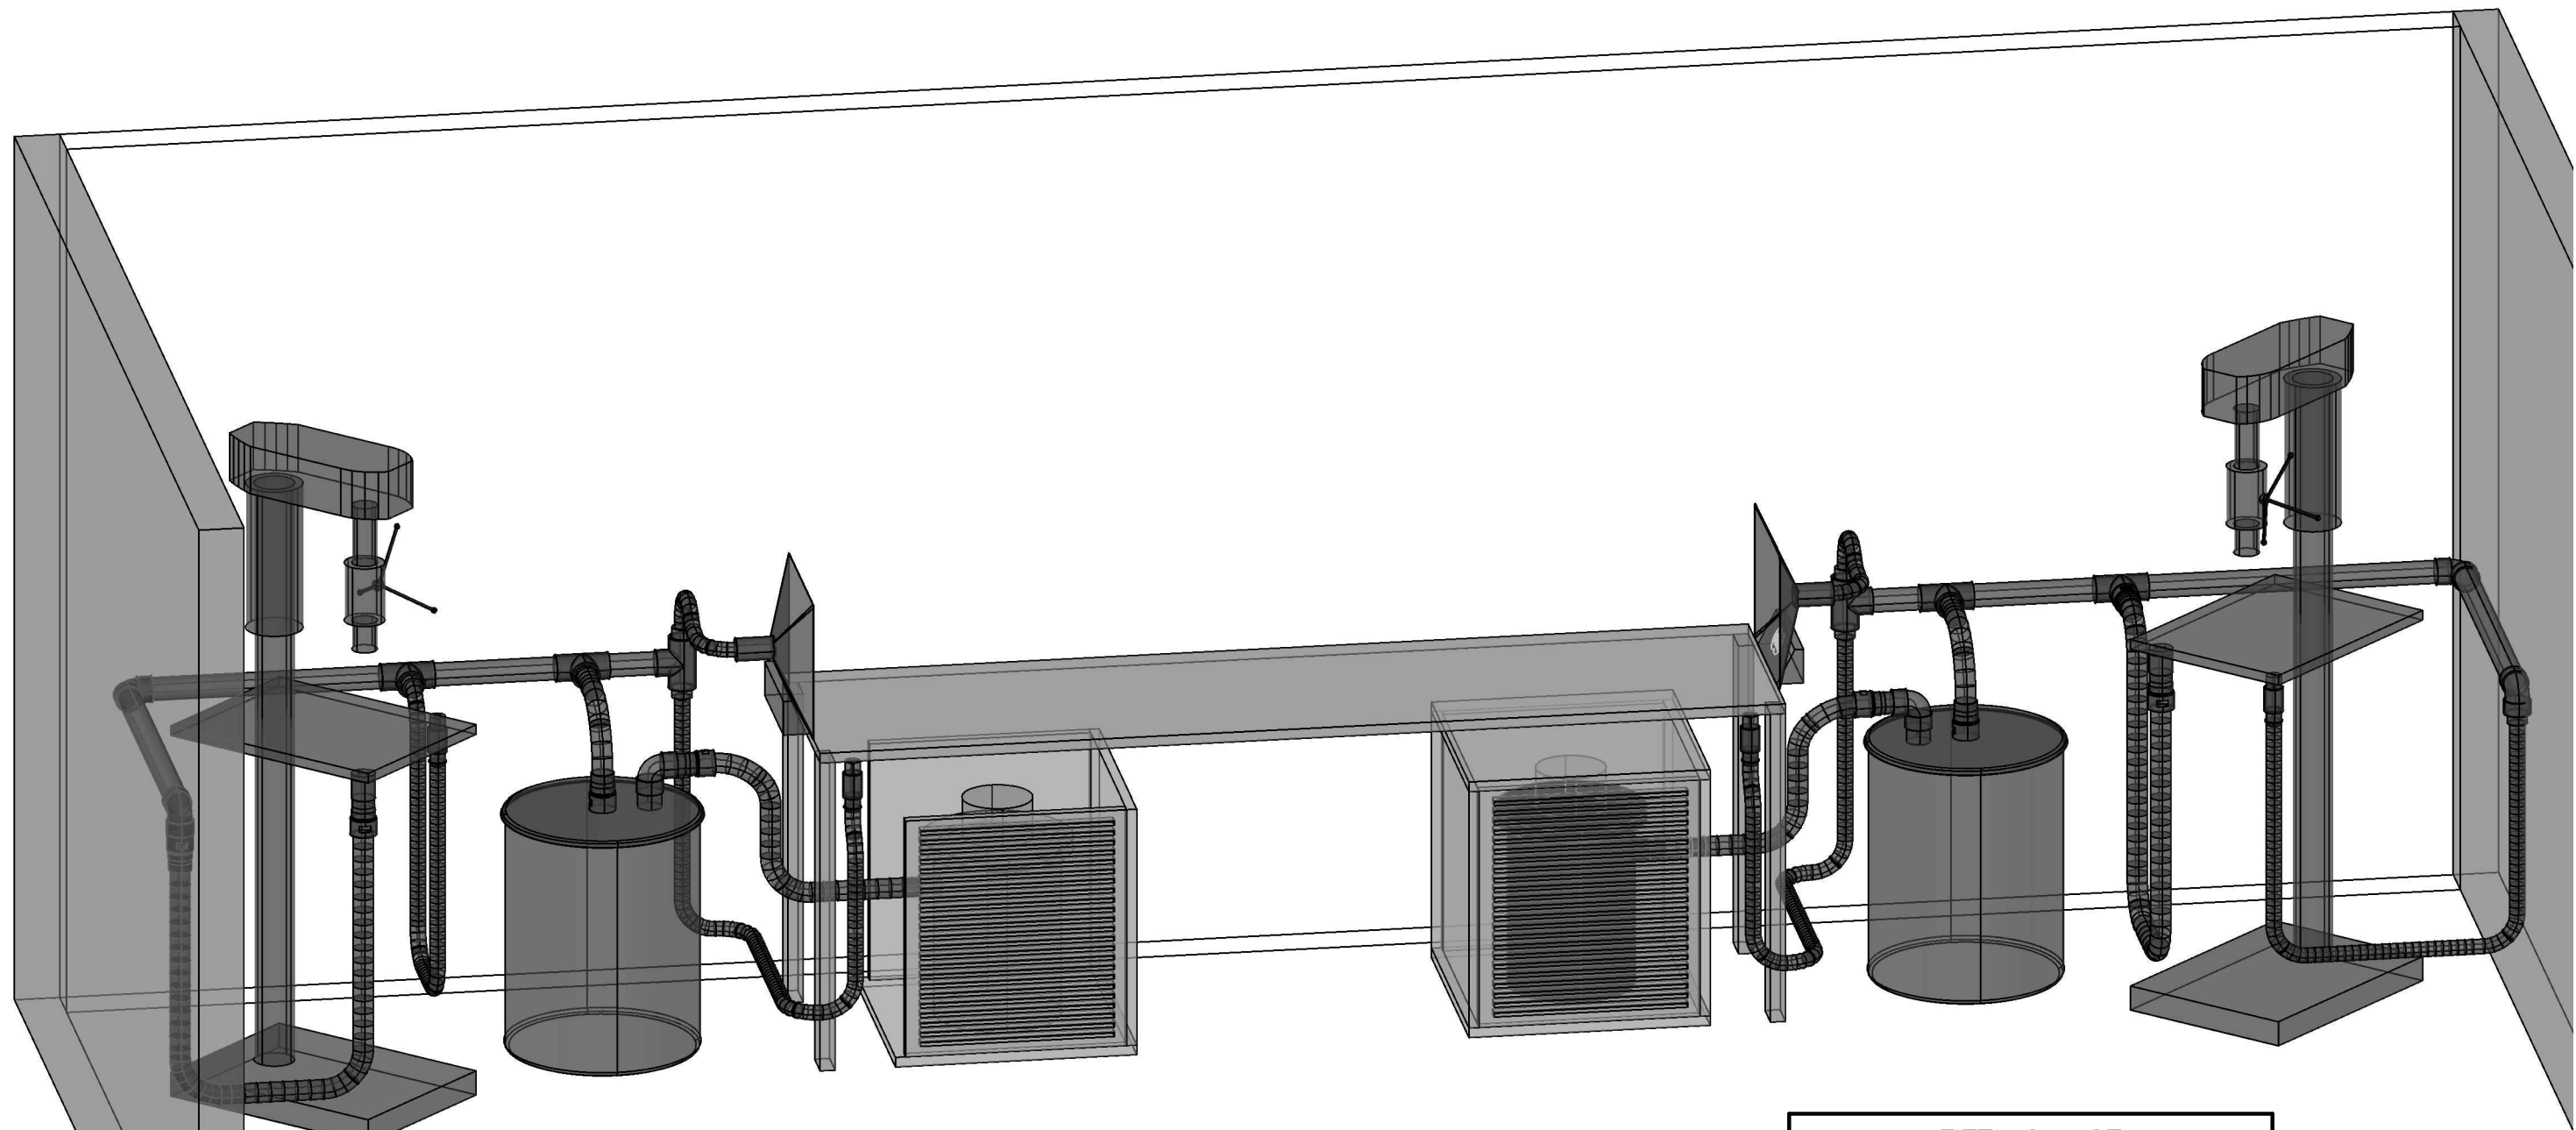

EXAMPLE 8

FITTING LIST	
QTY	DESCRIPTION
5	'A' & 'B' 2-1/2" LINE CONNECTOR
7	'C' CROSSOVER FITTING
4	'D' 1-1/2" HOSE CONNECTION
2	'E' 1-1/2" HOSE CONNECTION
1	'G' 2-1/2" HOSE SEAL OFF
2	'H' 1-1/2" HOSE SEAL OFF
3	2" PVC TEE
6	2" 90° ELBOW

EXAMPLE 9

EXAMPLE 10

FITTING LIST	
QTY	DESCRIPTION
10	'A' & 'B' 2-1/2" LINE CONNECTOR
14	'C' CROSSOVER FITTING
8	'D' 1-1/2" HOSE CONNECTION
4	'E' 1-1/2" HOSE CONNECTION
2	'G' 2-1/2" HOSE SEAL OFF
4	'H' 1-1/2" HOSE SEAL OFF
6	2" PVC TEE
6	2" 90° ELBOW