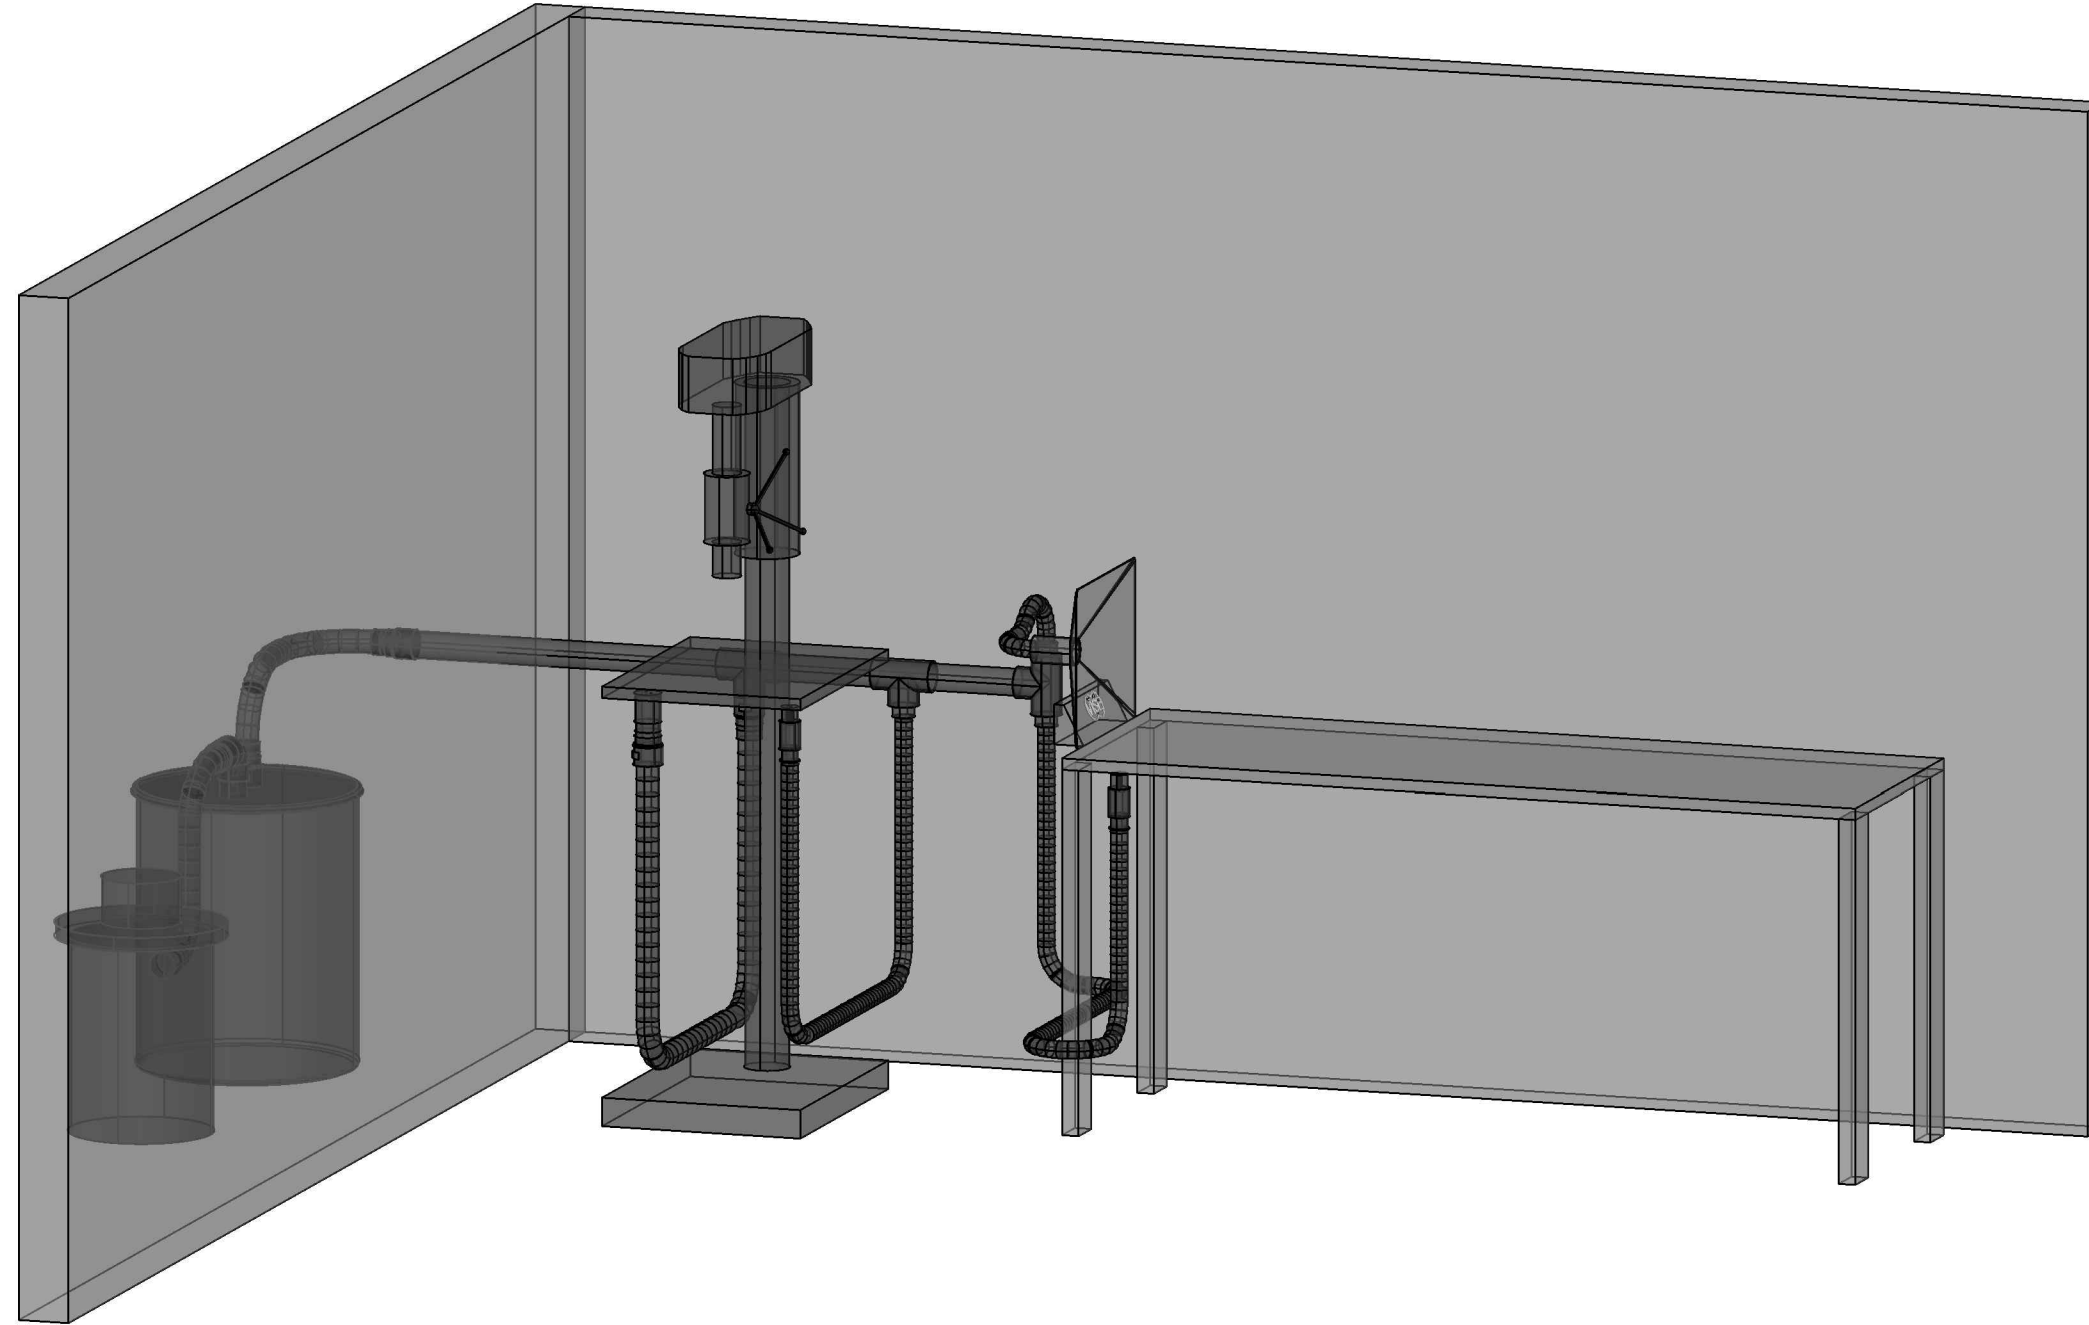

EXAMPLE 12

FITTING LIST	
QTY	DESCRIPTION
6	'A' & 'B' 2-1/2" LINE CONNECTOR
9	'C' CROSSOVER FITTING
7	'D' 1-1/2" HOSE CONNECTION
3	'E' 1-1/2" HOSE CONNECTION
1	'G' 2-1/2" HOSE SEAL OFF
3	'H' 1-1/2" HOSE SEAL OFF
5	2" PVC TEE
2	2" 90° ELBOW

EXAMPLE 13

FITTING LIST	
QTY	DESCRIPTION
5	'A' & 'B' 2-1/2" LINE CONNECTOR
6	'C' CROSSOVER FITTING
4	'D' 1-1/2" HOSE CONNECTION
2	'E' 1-1/2" HOSE CONNECTION
1	'G' 2-1/2" HOSE SEAL OFF
2	'H' 1-1/2" HOSE SEAL OFF
3	2" PVC TEE
1	2" 90° ELBOW