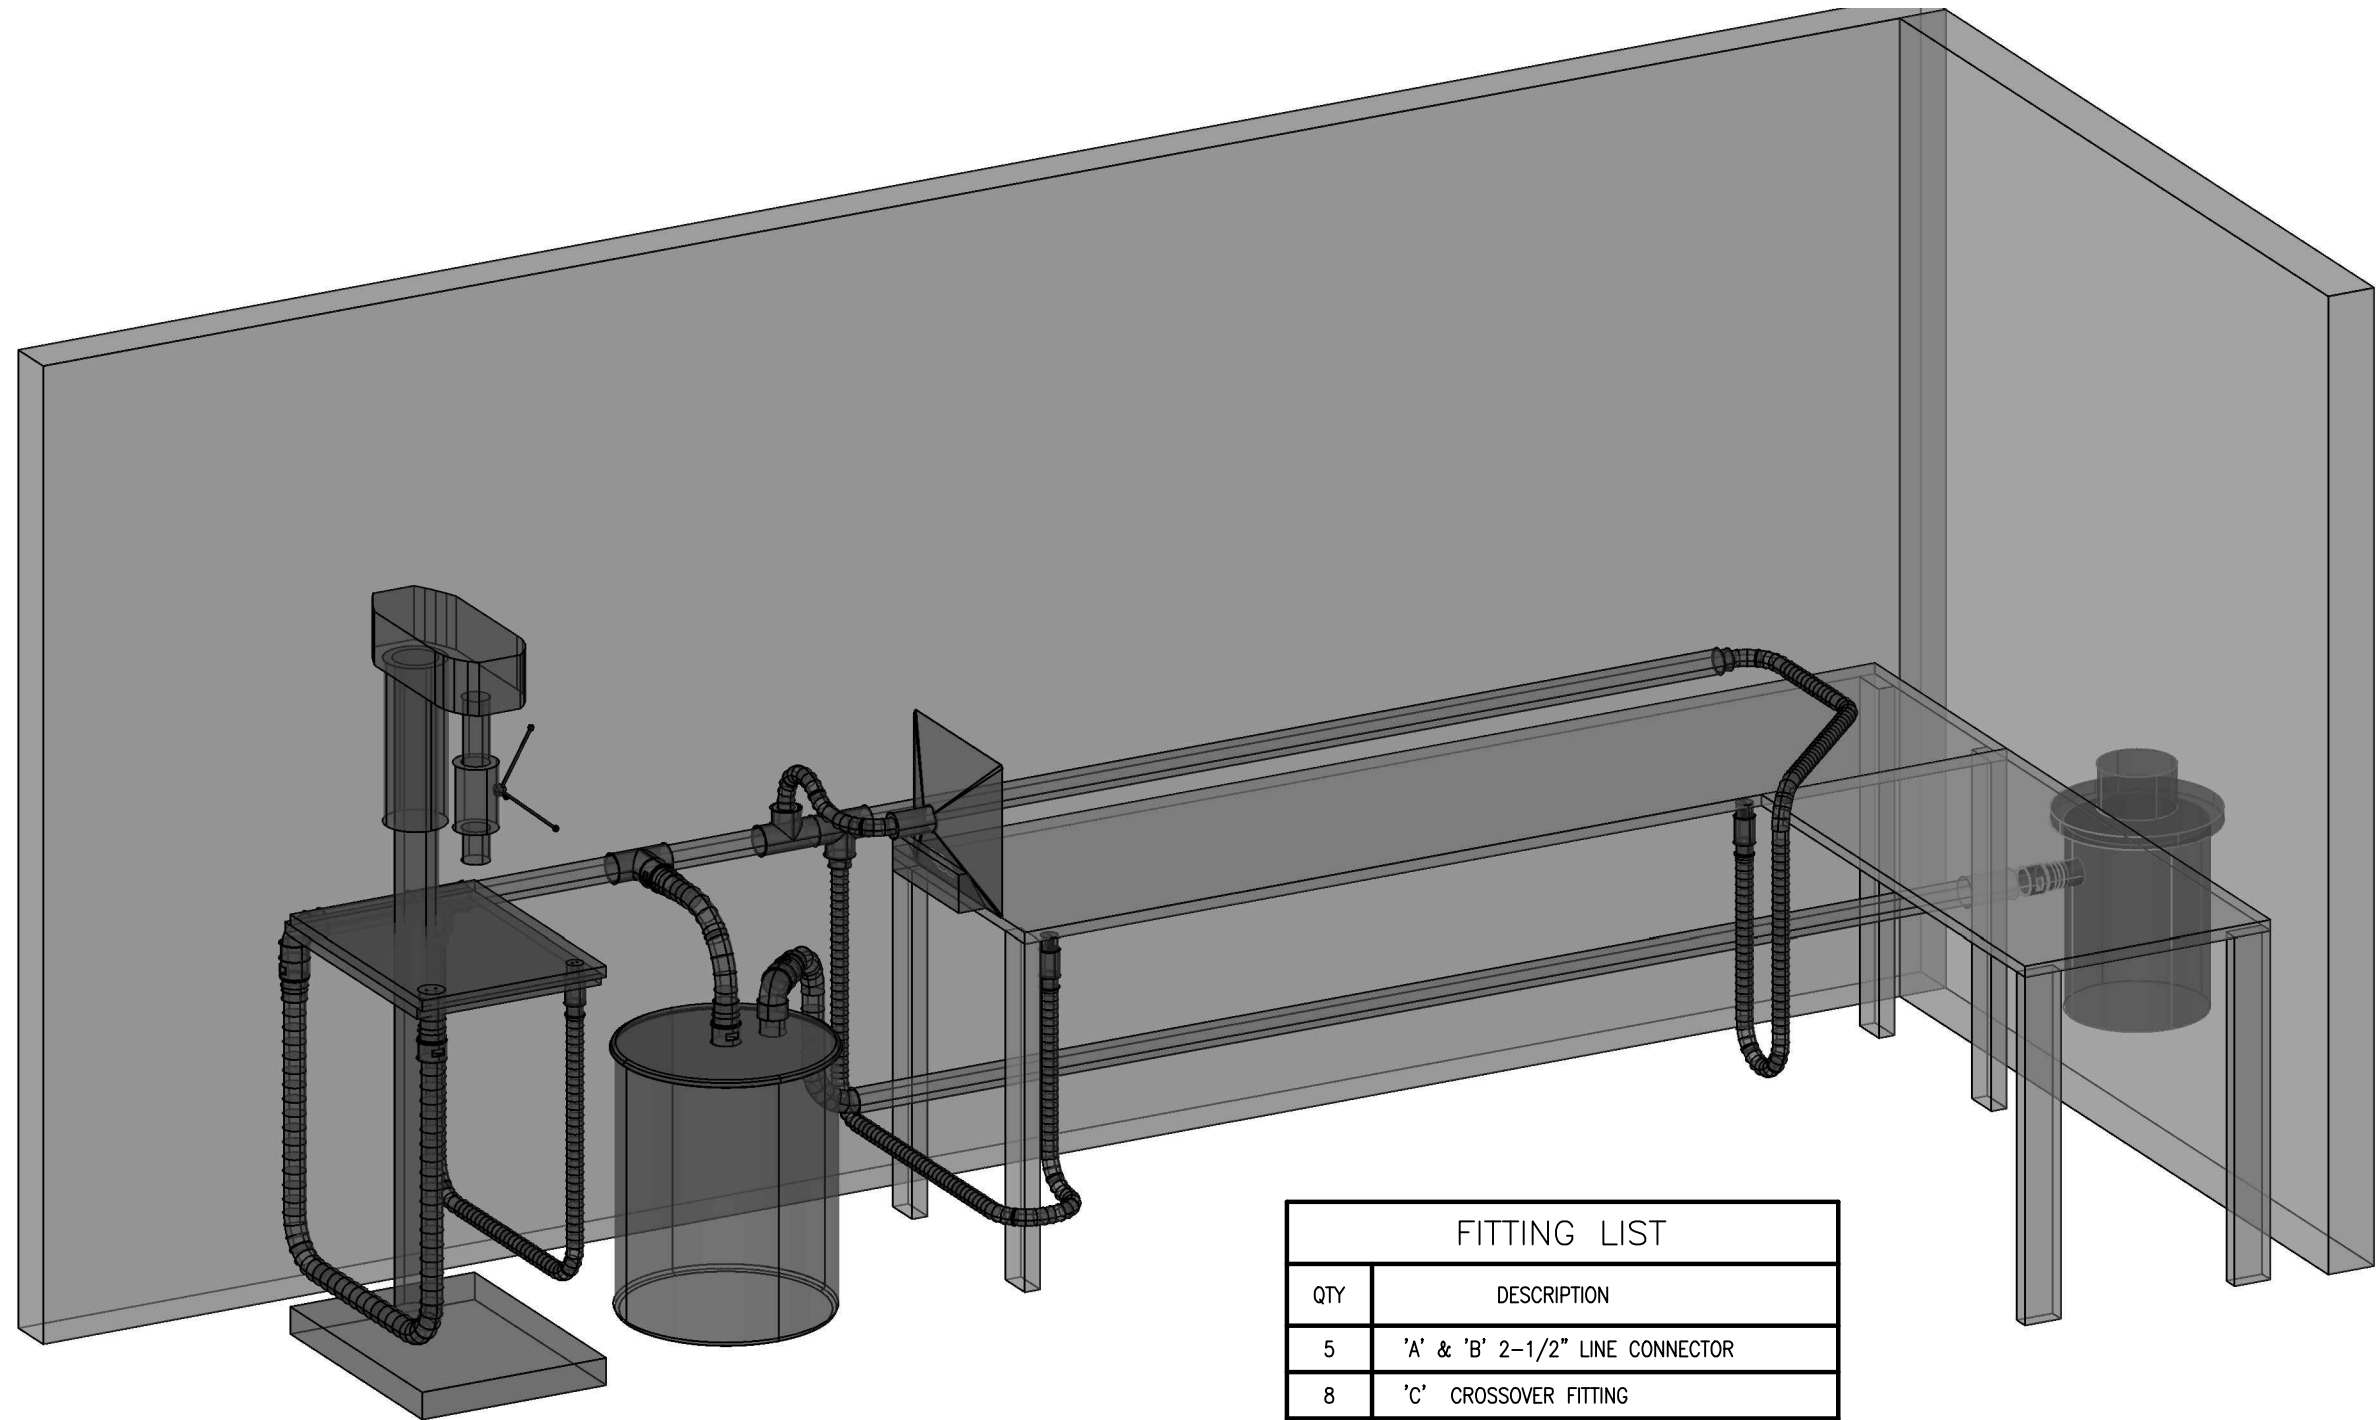

EXAMPLE 9

EXAMPLE 10

FITTING LIST	
QTY	DESCRIPTION
10	'A' & 'B' 2-1/2" LINE CONNECTOR
14	'C' CROSSOVER FITTING
8	'D' 1-1/2" HOSE CONNECTION
4	'E' 1-1/2" HOSE CONNECTION
2	'G' 2-1/2" HOSE SEAL OFF
4	'H' 1-1/2" HOSE SEAL OFF
6	2" PVC TEE
6	2" 90° ELBOW