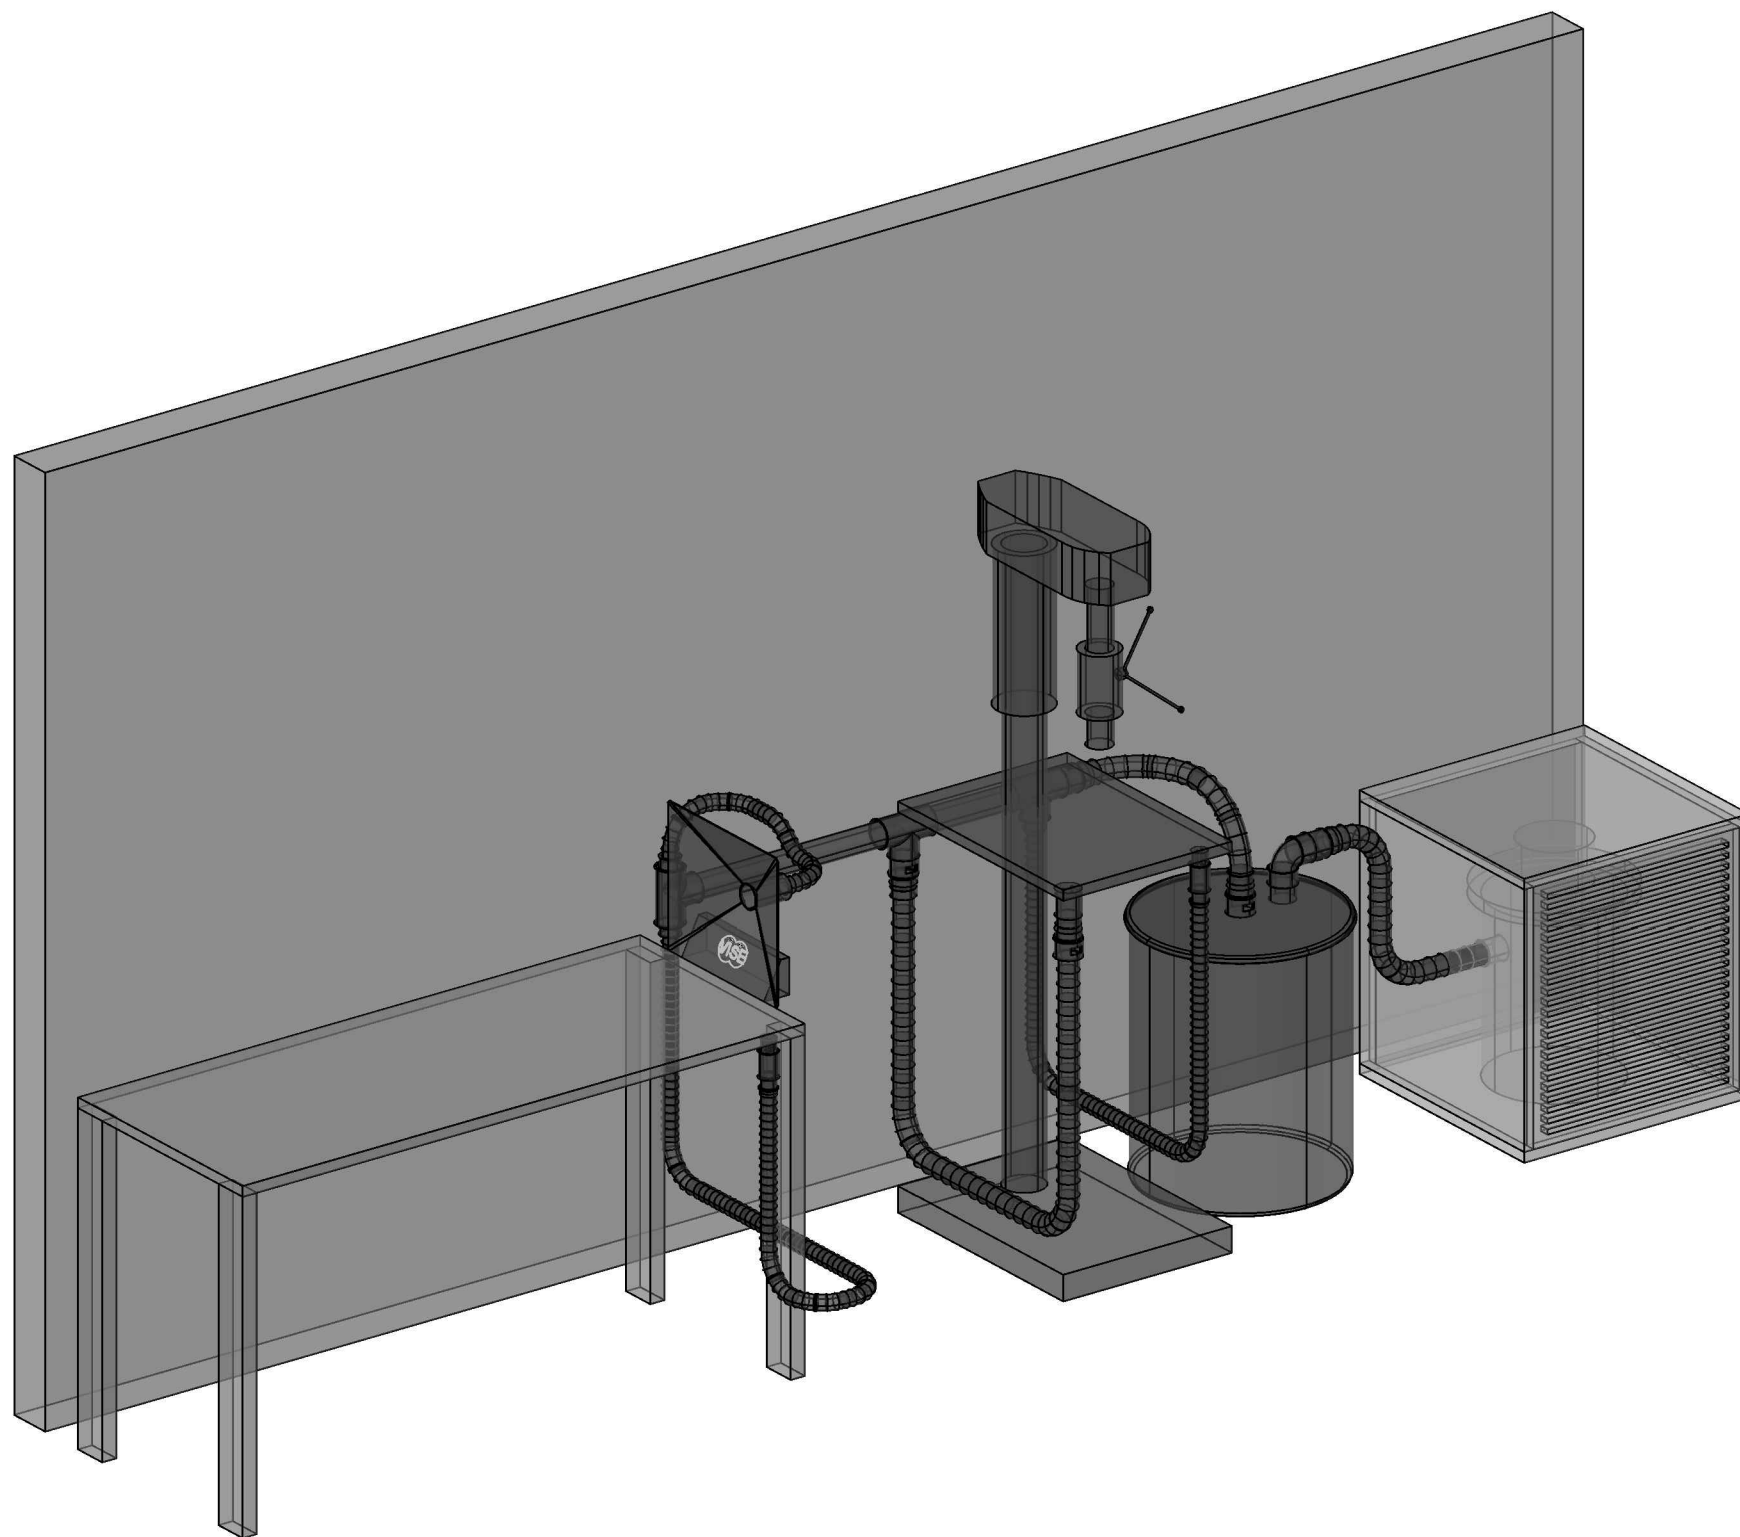

FITTING LIST	
QTY	DESCRIPTION
5	'A' & 'B' 2-1/2" LINE CONNECTOR
7	'C' CROSSOVER FITTING
3	'D' 1-1/2" HOSE CONNECTION
1	'E' 1-1/2" HOSE CONNECTION
1	'G' 2-1/2" HOSE SEAL OFF
1	'H' 1-1/2" HOSE SEAL OFF
2	2" PVC TEE
1	2" 90° ELBOW

EXAMPLE 1

EXAMPLE 2

FITTING LIST	
QTY	DESCRIPTION
5	'A' & 'B' 2-1/2" LINE CONNECTOR
7	'C' CROSSOVER FITTING
4	'D' 1-1/2" HOSE CONNECTION
2	'E' 1-1/2" HOSE CONNECTION
1	'G' 2-1/2" HOSE SEAL OFF
2	'H' 1-1/2" HOSE SEAL OFF
3	2" PVC TEE
3	2" 90° ELBOW

FITTING LIST	
QTY	DESCRIPTION
5	'A' & 'B' 2-1/2" LINE CONNECTOR
8	'C' CROSSOVER FITTING
4	'D' 1-1/2" HOSE CONNECTION
2	'E' 1-1/2" HOSE CONNECTION
1	'G' 2-1/2" HOSE SEAL OFF
2	'H' 1-1/2" HOSE SEAL OFF
3	2" PVC TEE
1	2" 90° ELBOW

EXAMPLE 3

FITTING LIST	
QTY	DESCRIPTION
5	'A' & 'B' 2-1/2" LINE CONNECTOR
7	'C' CROSSOVER FITTING
4	'D' 1-1/2" HOSE CONNECTION
2	'E' 1-1/2" HOSE CONNECTION
1	'G' 2-1/2" HOSE SEAL OFF
2	'H' 1-1/2" HOSE SEAL OFF
3	2" PVC TEE
5	2" 90° ELBOW